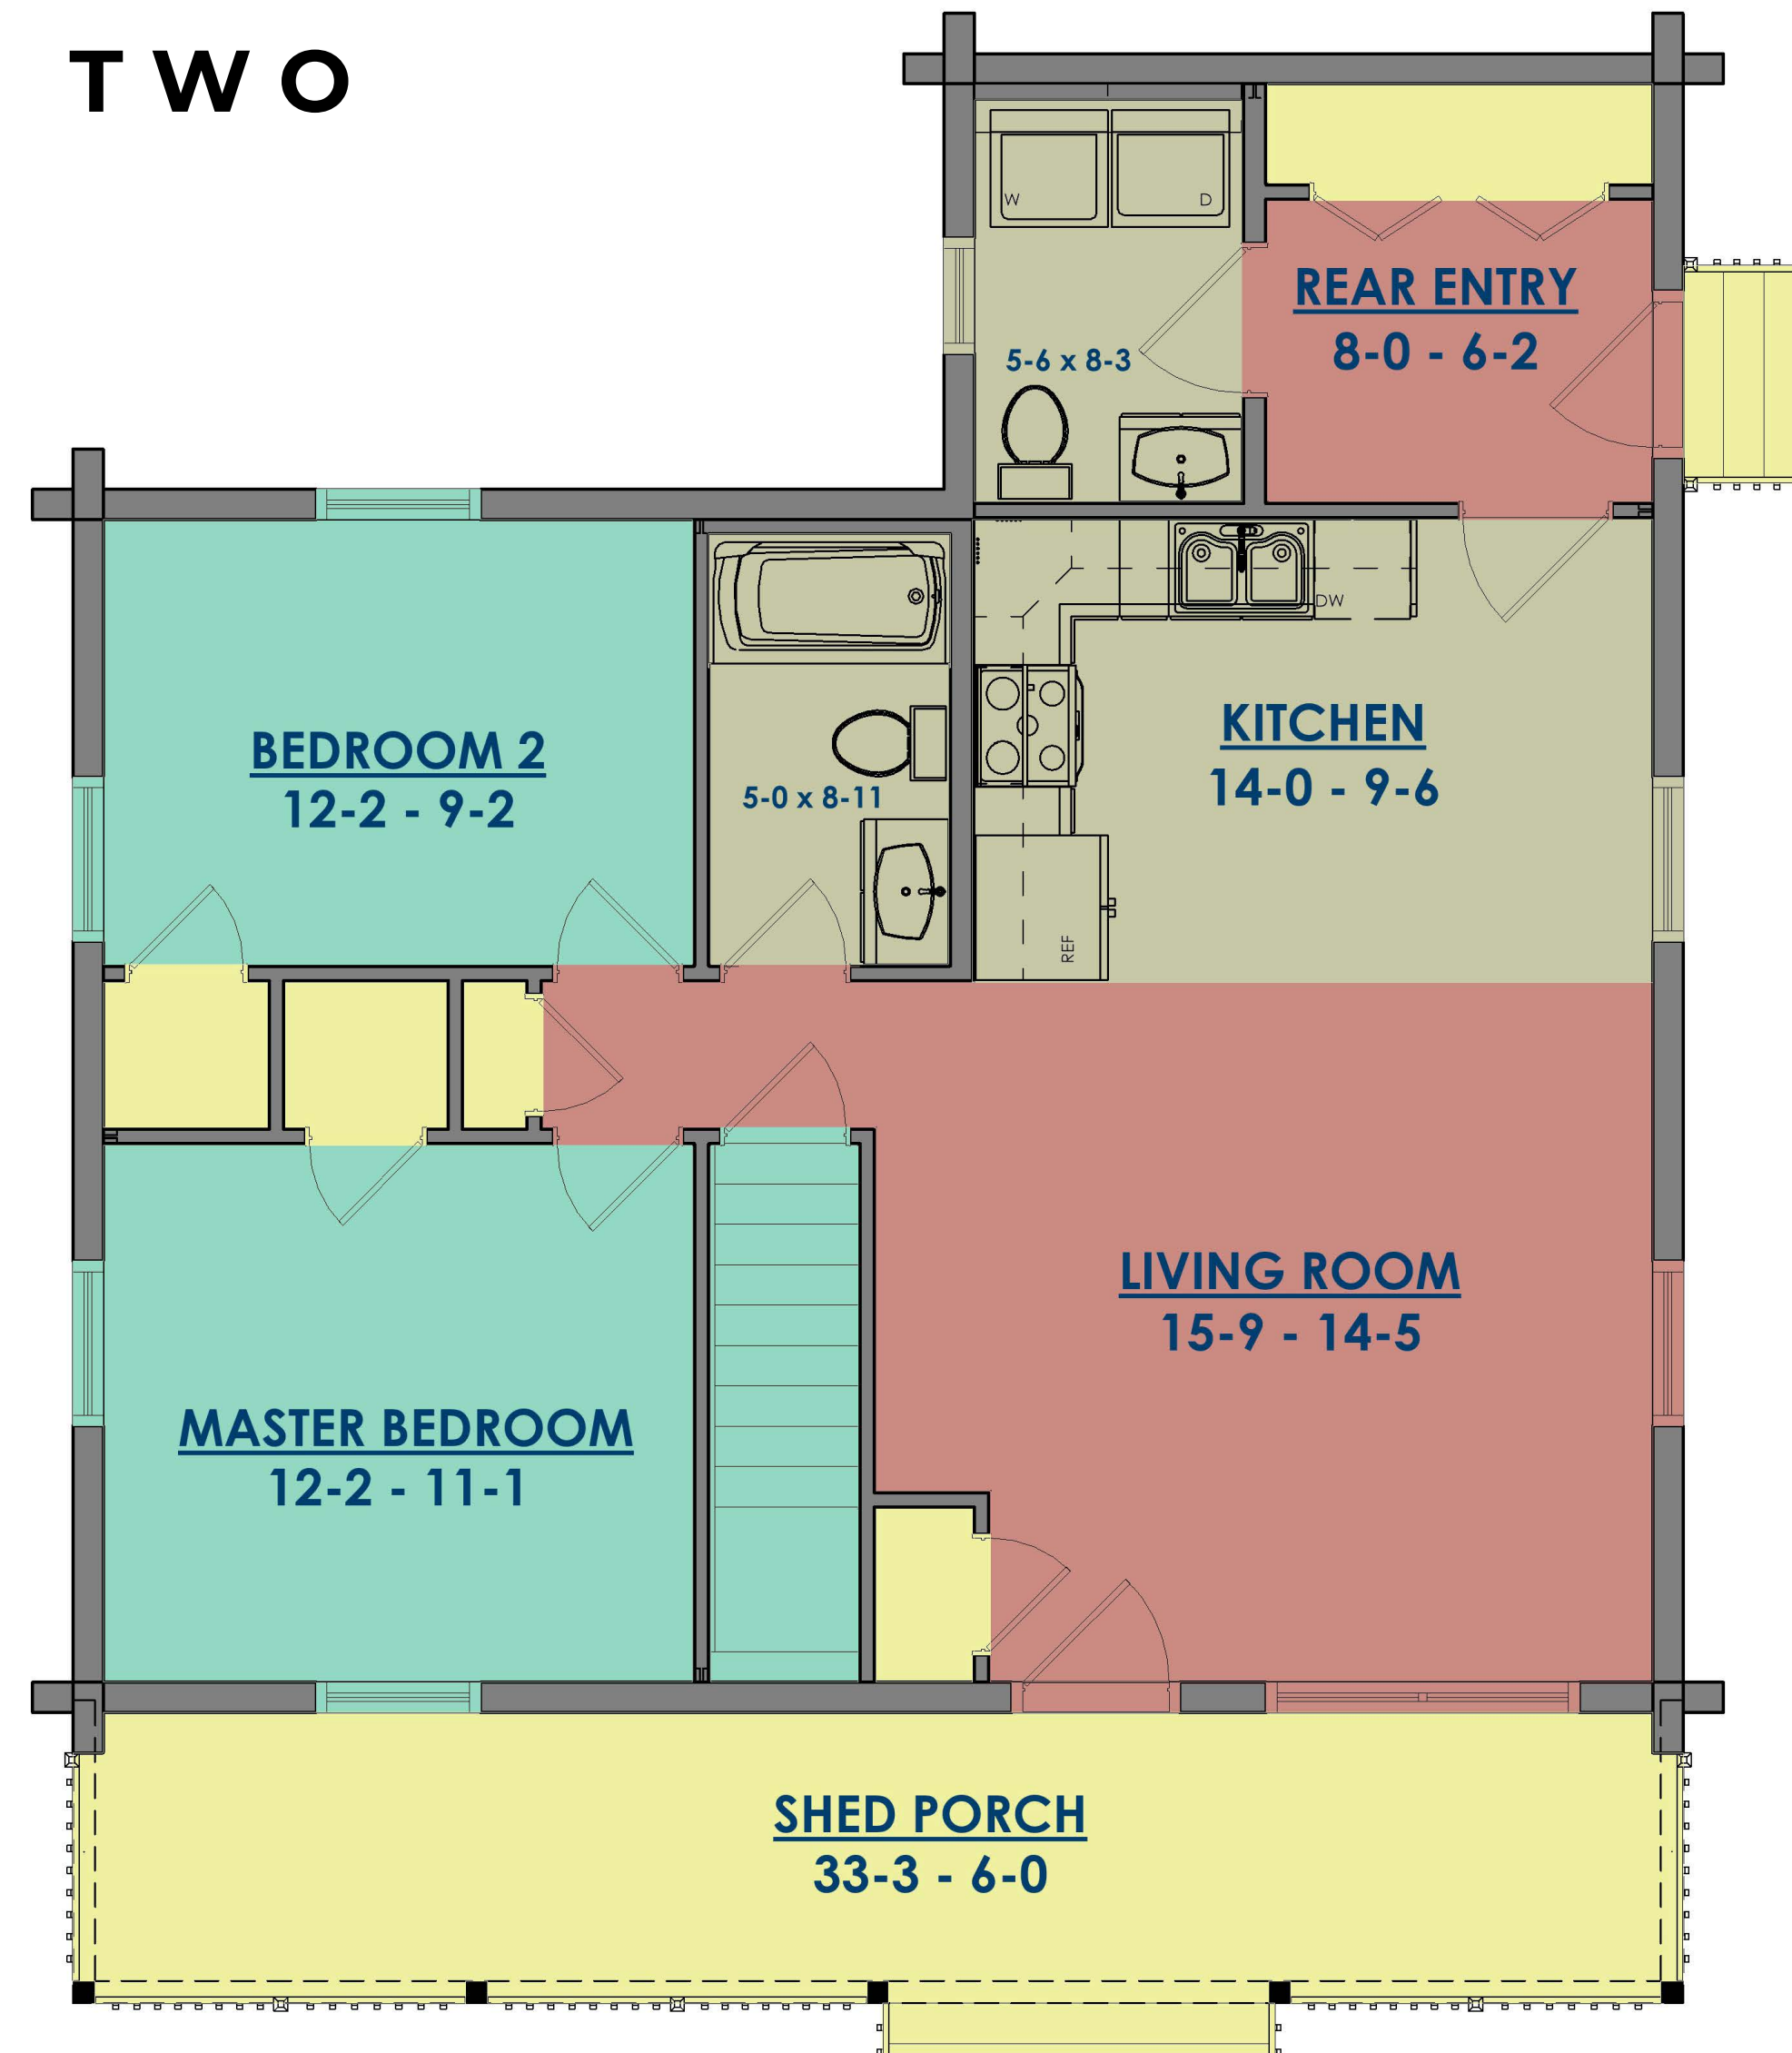

# THE GRIZZLY ADAMS TWO

---

MORE ROOM, MORE CHARM,  
STILL BIG ON COZY.

GASTINEAU  
Log Homes

FRONT

BACK

# GRIZZLY ADAMS TWO FLOOR PLAN

## ABOUT | THE GRIZZLY ADAMS TWO

Ideal as a weekend, starter, or retirement home, our Grizzly Adams 2 is the next level in cozy comfort. This slightly larger version of our beloved Grizzly Adams offers all the essentials—a spacious great room with kitchen, two bedrooms, and flexible space for simple, comfortable living. Easily add porches or a deck, and watch it grow with you. The Grizzly Adams 2 includes a 7'-8" x 14' rear add-on room with a Mud Room entry, closet, and a Half Bath with Washer/Dryer space, providing extra convenience for everyday life or getaways.

the  
Grizzly Adams  
two

Sq. Footage

TOTAL: 962  
2 BEDROOMS  
1.5 BATHROOMS