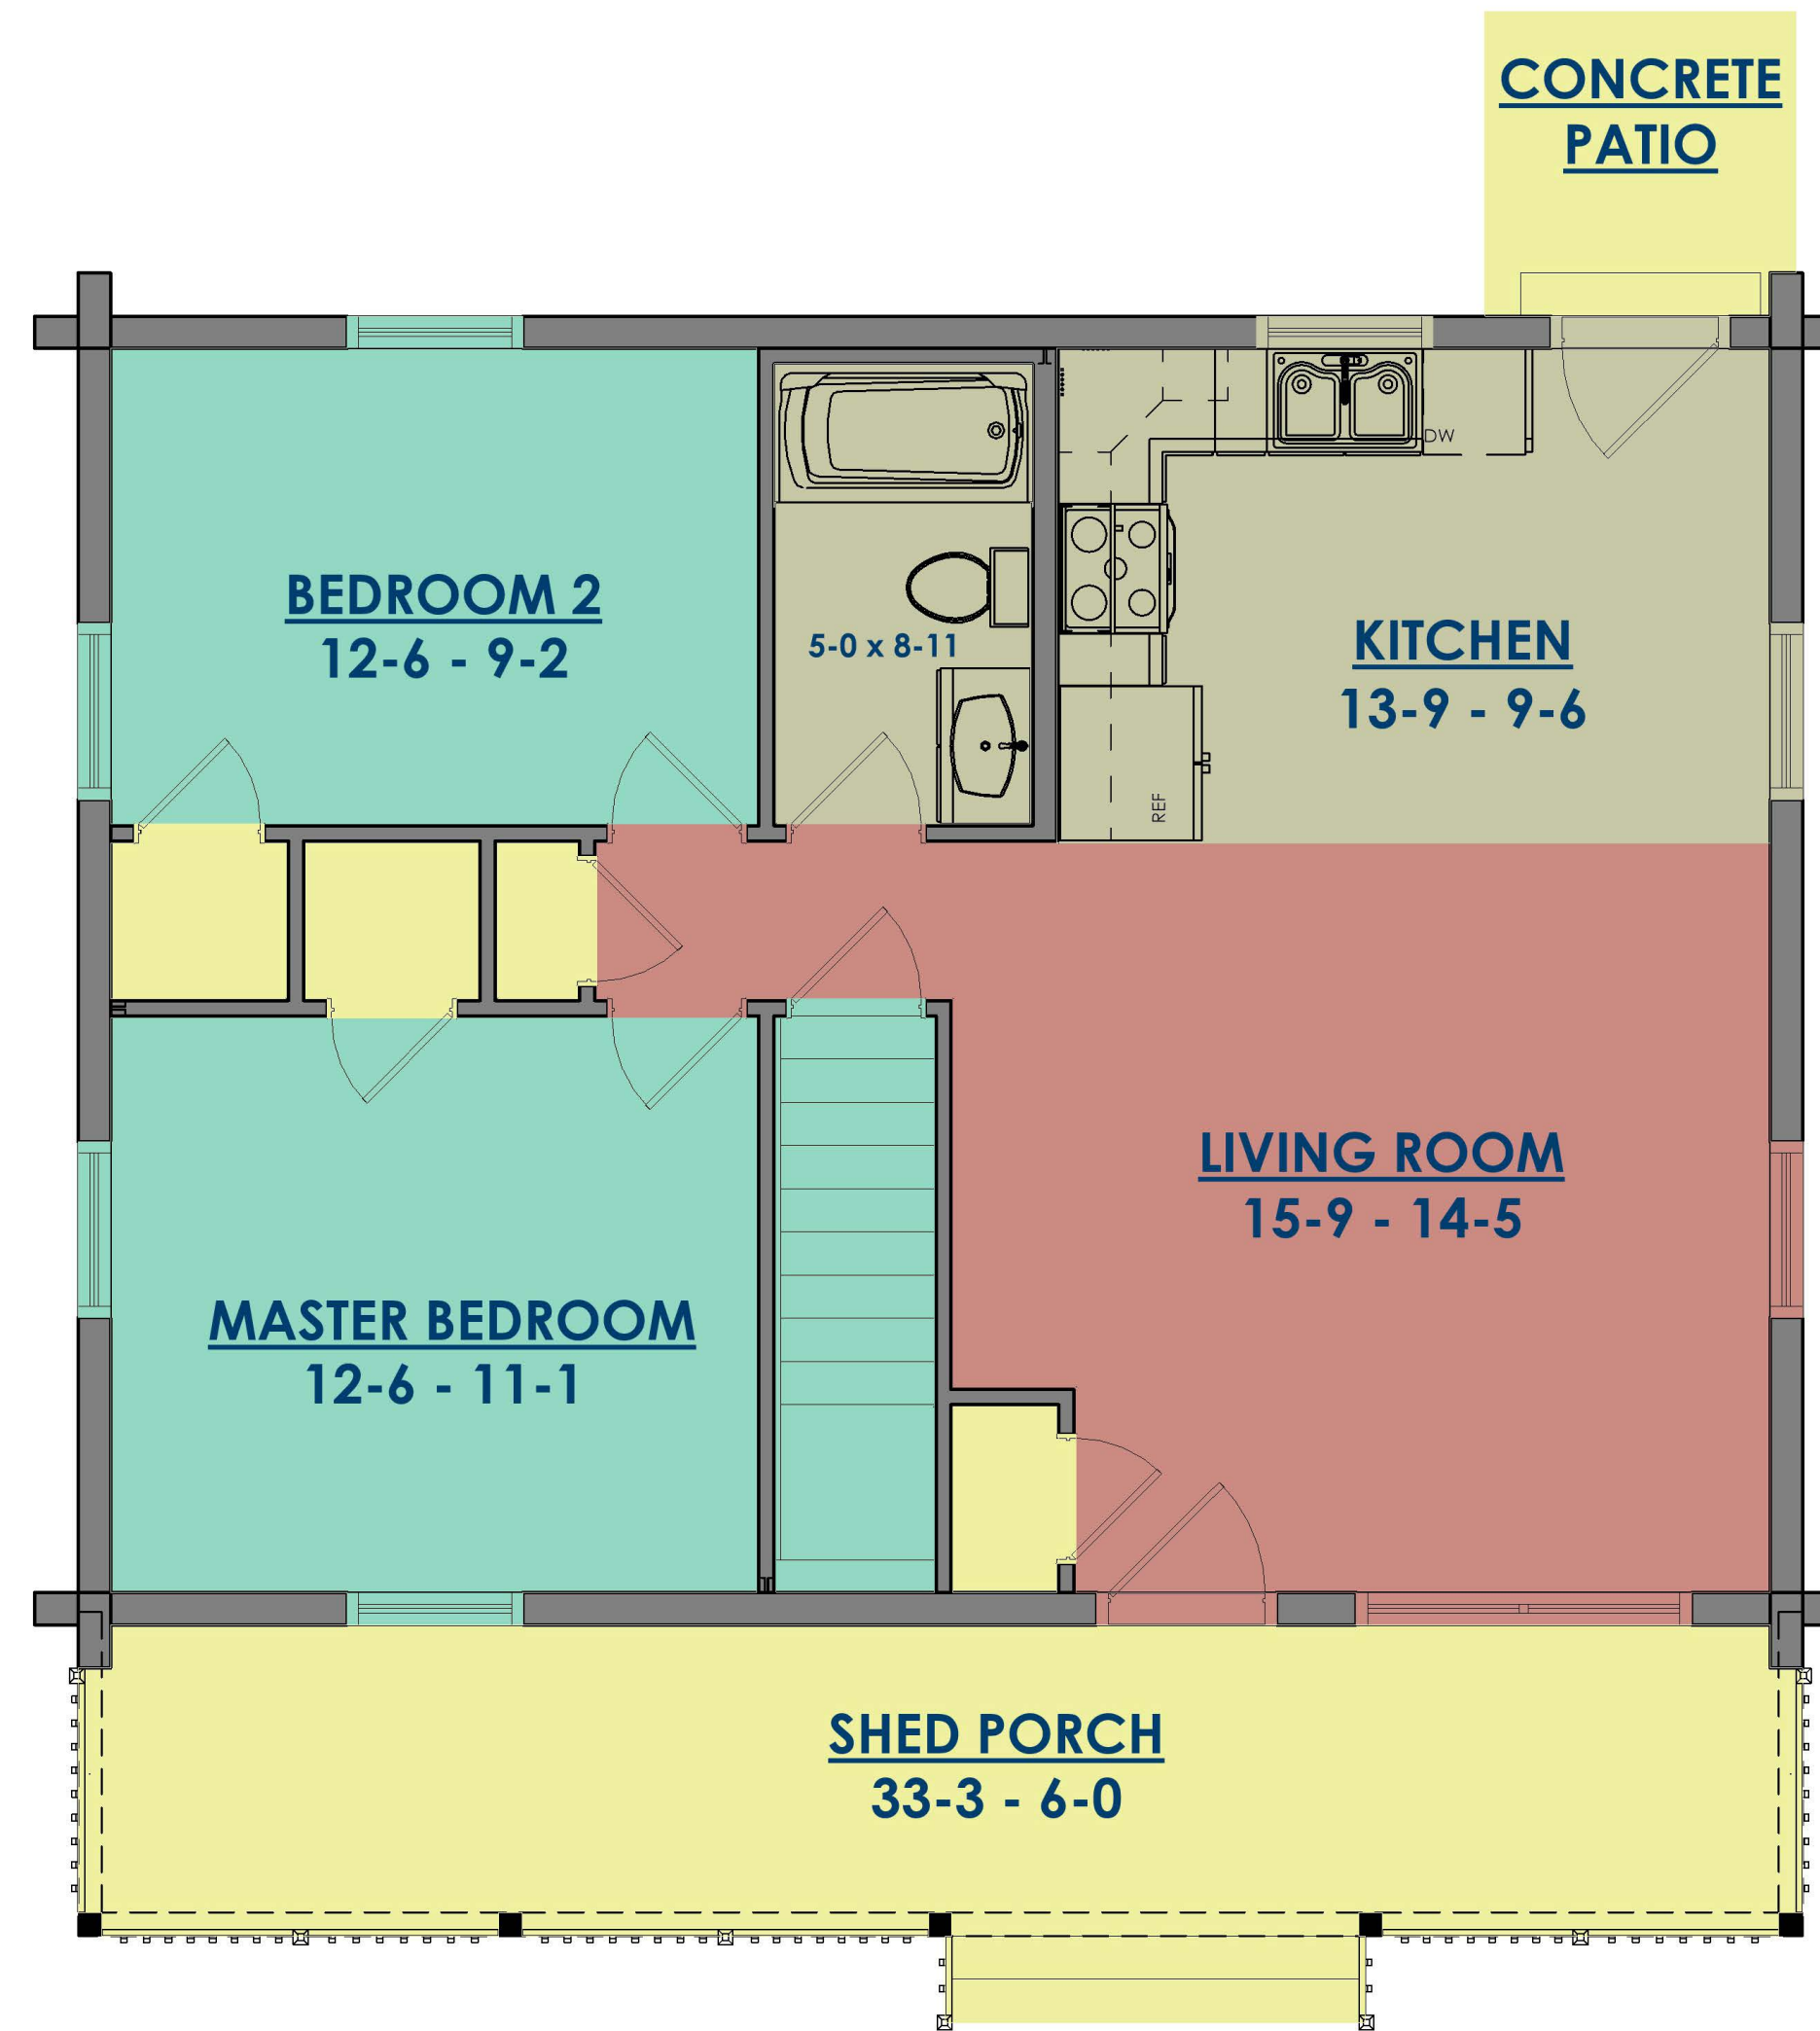

THE GRIZZLY ADAMS

SMALL HOUSE, BIG HEART,
ENDLESS POTENTIAL.

GASTINEAU
Log Homes

FRONT

BACK

GRIZZLY ADAMS FLOOR PLAN

ABOUT | THE GRIZZLY ADAMS

Ideal as a weekend/starter/retirement home, our Grizzly Adams may be the biggest little house on the prairie. A true greatroom with kitchen and two bedrooms provide all that's necessary for living simply. It's easy to add porches or a deck. With some imagination, the floor plan can become the core of a home that can expand as your needs change.

the Grizzly Adams

Sq. Footage

TOTAL: 840
2 BEDROOMS
1 BATHROOM