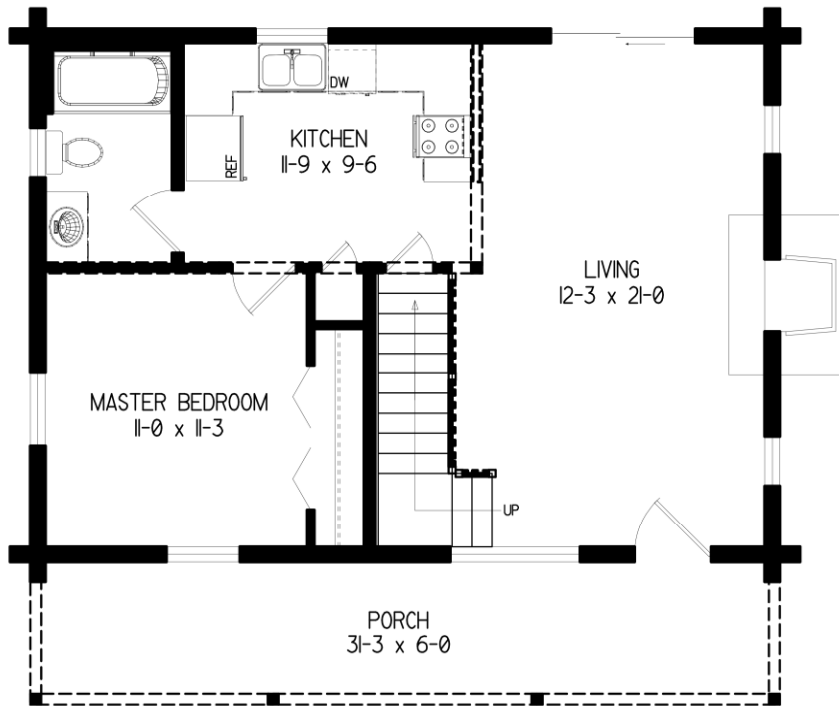

Songbird

1,039sqft
3bed/2bath

Rear Perspective

Like this plan?

- ✿ Make any modifications you would like
- ✿ Call us at 1-800-654-9253
- or
- Email us at Sales@OakLogHome.com
- ✿ Visit us at our National Model Home Center, Exit 144 on I-70

SONGBIRD
1ST FLOOR PLAN

-FLOOR SQUARE FOOTAGE: _695_
-PORCH SQUARE FOOTAGE: _187_

SONGBIRD
2ND FLOOR PLAN

-FLOOR SQUARE FOOTAGE: _344_