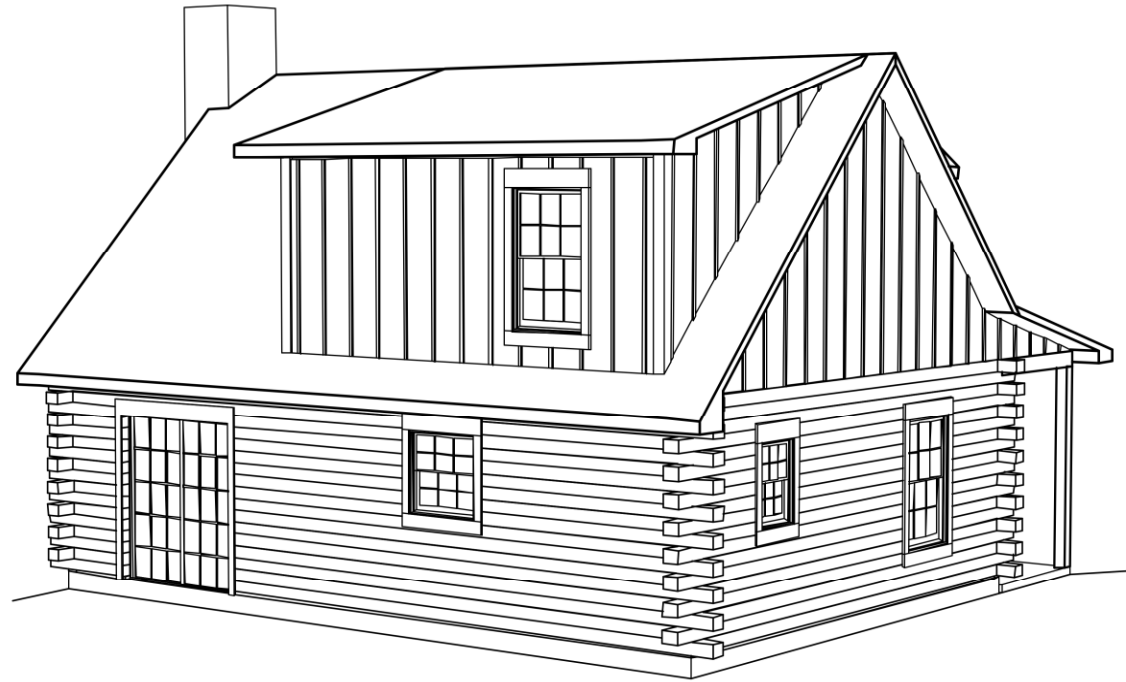

Songbird

1,039sqft
3bed/2bath

Front Perspective

Like this plan?

- ✿ Make any modifications you would like
- ✿ Call us at 1-800-654-9253
- or
- Email us at Sales@OakLogHome.com
- ✿ Visit us at our National Model Home Center, Exit 144 on I-70

Songbird

1,039sqft
3bed/2bath

Rear Perspective

Like this plan?

- ✿ Make any modifications you would like
- ✿ Call us at 1-800-654-9253
- or
- Email us at Sales@OakLogHome.com
- ✿ Visit us at our National Model Home Center, Exit 144 on I-70

SONGBIRD
1ST FLOOR PLAN

-FLOOR SQUARE FOOTAGE: _695_
-PORCH SQUARE FOOTAGE: _187_

SONGBIRD
2ND FLOOR PLAN

-FLOOR SQUARE FOOTAGE: _344_