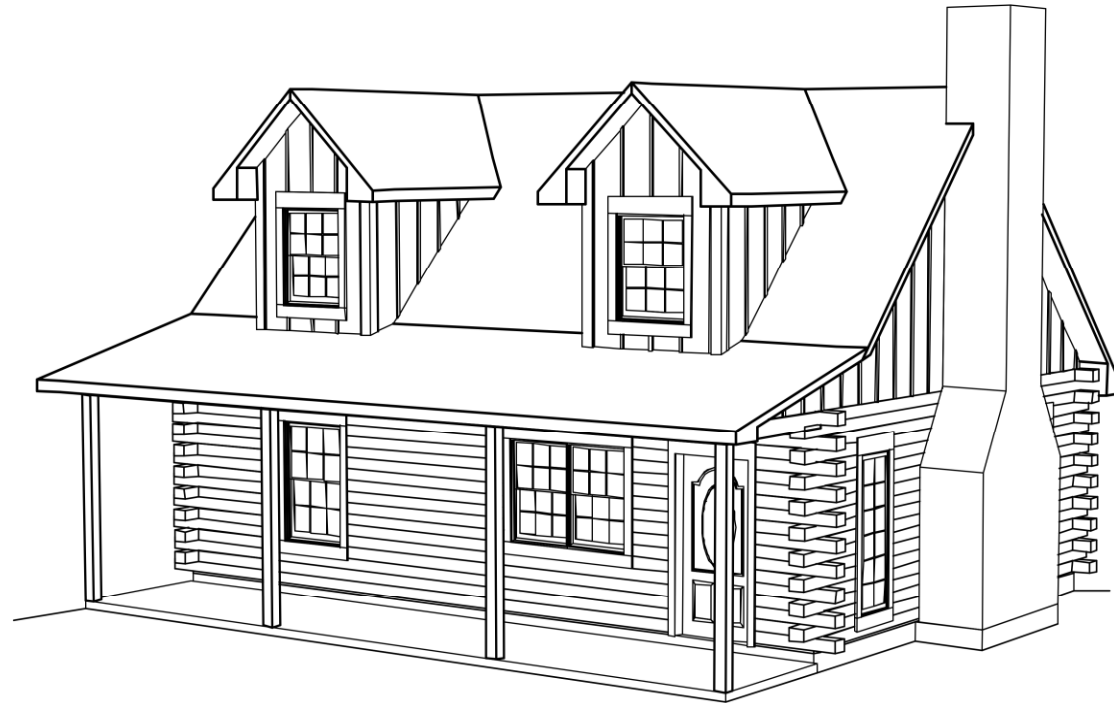

Songbird

1,039sqft
3bed/2bath

Front Perspective

Like this plan?

- ✿ Make any modifications you would like
- ✿ Call us at 1-800-654-9253
- or
- Email us at Sales@OakLogHome.com
- ✿ Visit us at our National Model Home Center, Exit 144 on I-70

Songbird

1,039sqft
3bed/2bath

Rear Perspective

Like this plan?

- ✿ Make any modifications you would like
- ✿ Call us at 1-800-654-9253
- or
- Email us at Sales@OakLogHome.com
- ✿ Visit us at our National Model Home Center, Exit 144 on I-70

SONGBIRD
1ST FLOOR PLAN

-FLOOR SQUARE FOOTAGE: _695_
-PORCH SQUARE FOOTAGE: _187_

SONGBIRD
2ND FLOOR PLAN

-FLOOR SQUARE FOOTAGE: _344_