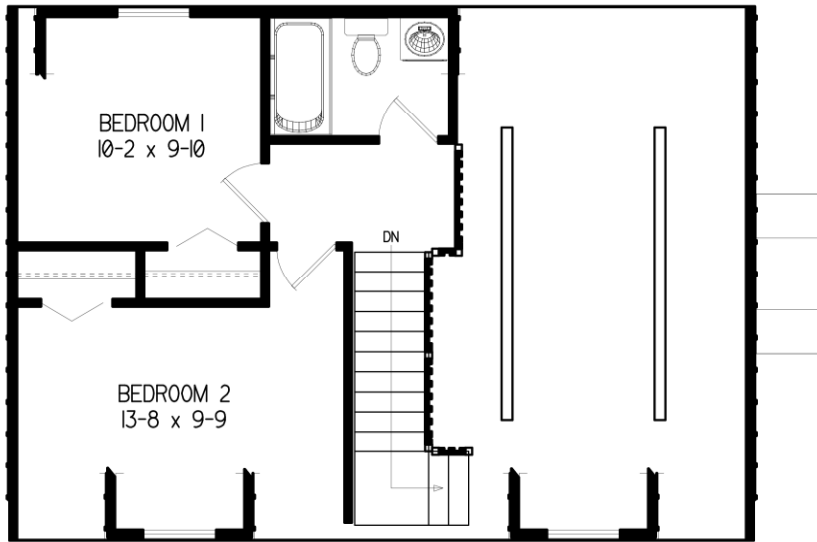

Songbird

1,039sqft
3bed/2bath

Rear Perspective

Like this plan?

- ✿ Make any modifications you would like
- ✿ Call us at 1-800-654-9253
- or
- Email us at Sales@OakLogHome.com
- ✿ Visit us at our National Model Home Center, Exit 144 on I-70

SONGBIRD
1ST FLOOR PLAN

-FLOOR SQUARE FOOTAGE: _695_
-PORCH SQUARE FOOTAGE: _187_

SONGBIRD
2ND FLOOR PLAN

-FLOOR SQUARE FOOTAGE: _344_