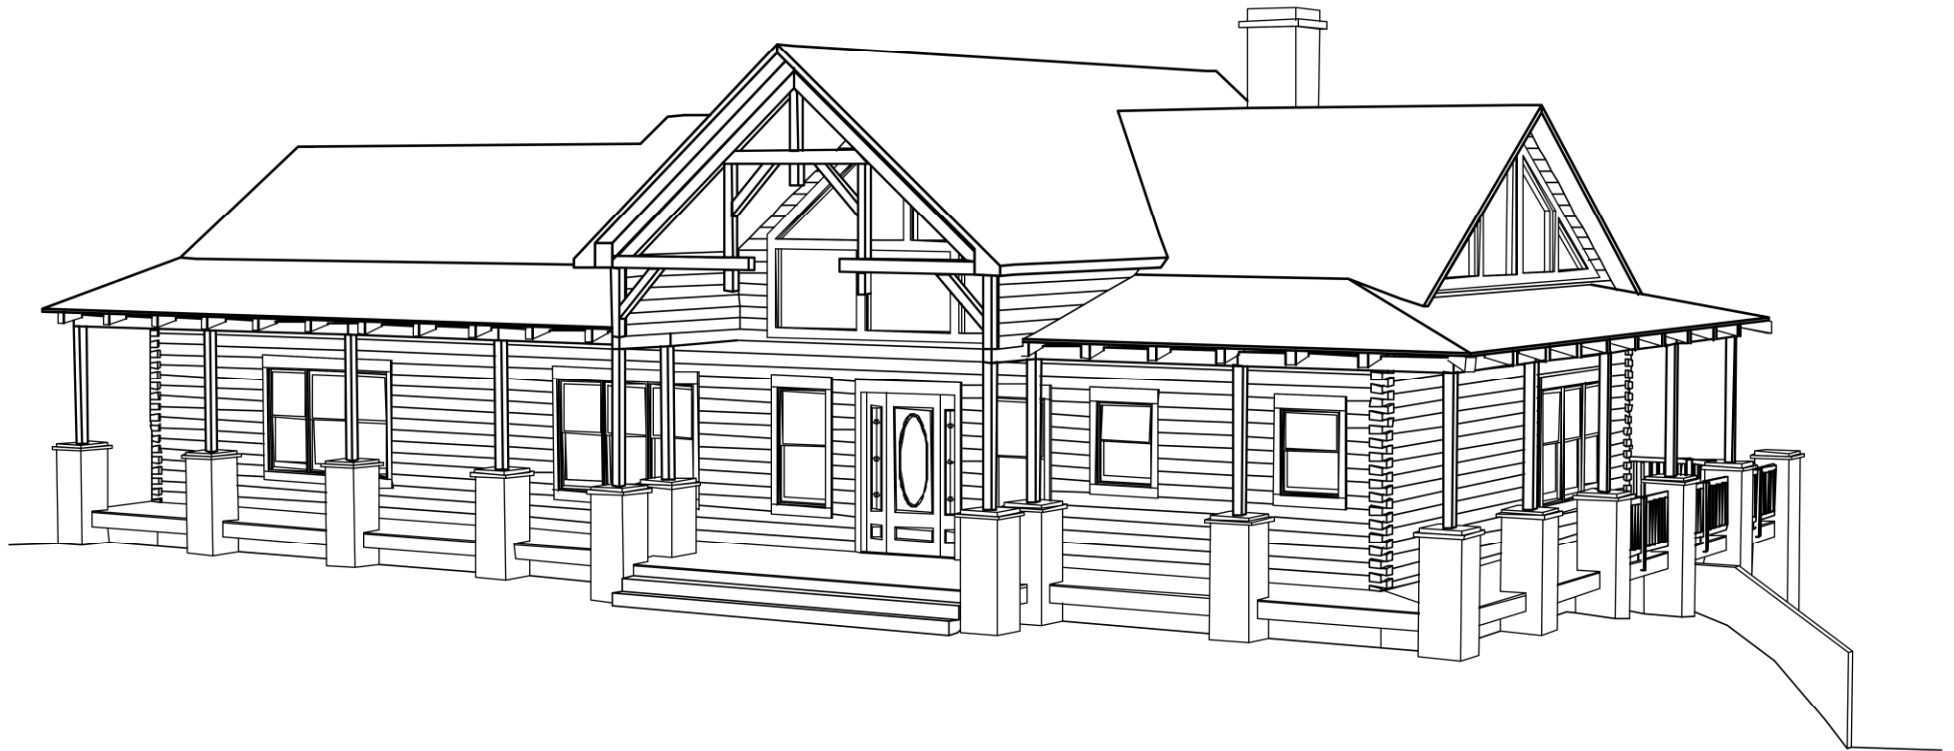

Belle Vista

1,685sqft
1bed/1.5bath

Front Perspective

Like this plan?

- * Make any modifications you would like
- * Call us at 1-800-654-9253
- or
- Email us at Sales@OakLogHome.com
- * Visit us at our National Model Home Center, Exit 144 on I-70

Belle Vista

1,685sqft
1bed/1.5bath

Rear Perspective

Like this plan?

- * Make any modifications you would like
- * Call us at 1-800-654-9253
- or
- Email us at Sales@OakLogHome.com
- * Visit us at our National Model Home Center, Exit 144 on I-70

BELLE VISTA 1ST FLOOR PLAN

- FLOOR SQUARE FOOTAGE: _1685_
- GARAGE SQUARE FOOTAGE: _736_
- PORCH SQUARE FOOTAGE: _793_
- DECK SQUARE FOOTAGE: _508_