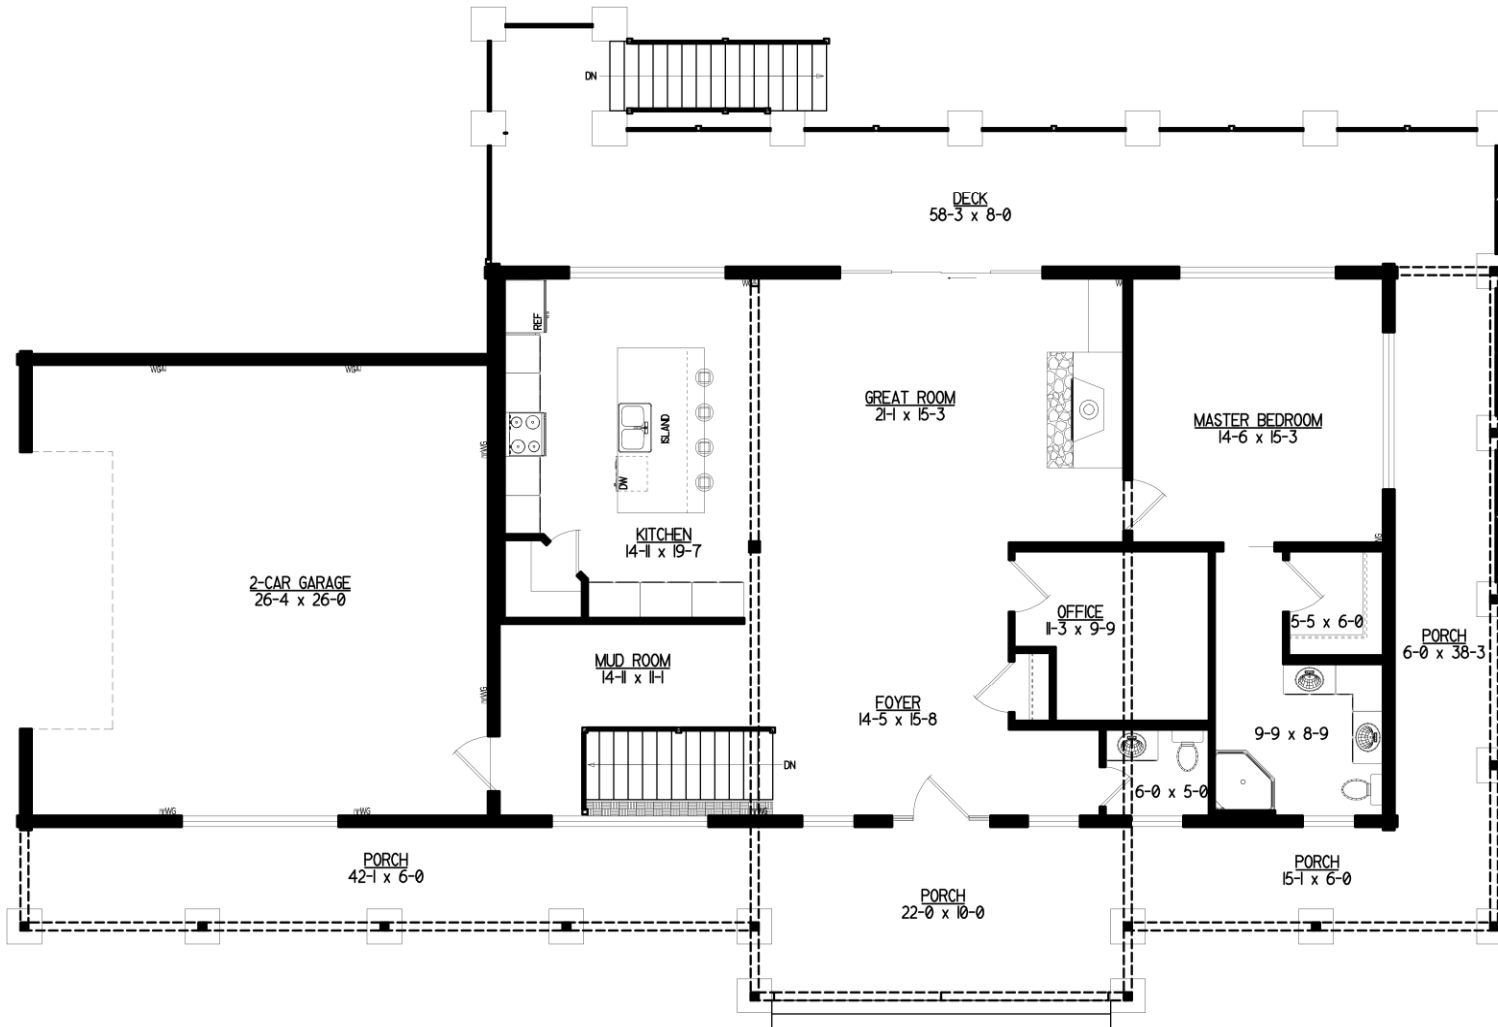

Belle Vista

1,685sqft
1bed/1.5bath

Rear Perspective

Like this plan?

- * Make any modifications you would like
- * Call us at 1-800-654-9253
- or
- Email us at Sales@OakLogHome.com
- * Visit us at our National Model Home Center, Exit 144 on I-70

BELLE VISTA 1ST FLOOR PLAN

- FLOOR SQUARE FOOTAGE: _1685_
- GARAGE SQUARE FOOTAGE: _736_
- PORCH SQUARE FOOTAGE: _793_
- DECK SQUARE FOOTAGE: _508_