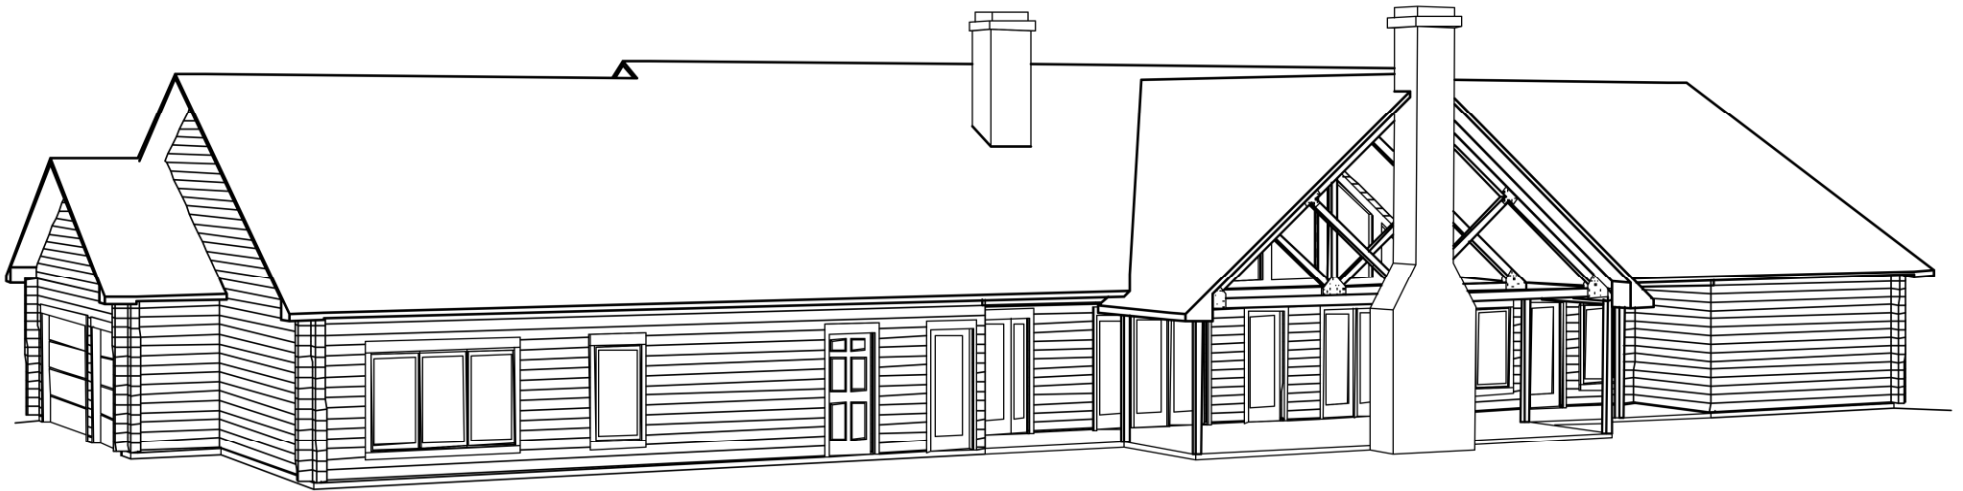

## Woodbridge

5,074sqft  
4bed/3.5bath

Front Perspective

Like this plan?

- \* Make any modifications you would like
- \* Call us at 1-800-654-9253
- or
- Email us at [Sales@OakLogHome.com](mailto:Sales@OakLogHome.com)
- \* Visit us at our National Model Home Center, Exit 144 on I-70

## Woodbridge

5,074sqft  
4bed/3.5bath

Rear Perspective

Like this plan?

- ✿ Make any modifications you would like
- ✿ Call us at 1-800-654-9253
- or
- Email us at [Sales@OakLogHome.com](mailto:Sales@OakLogHome.com)
- ✿ Visit us at our National Model Home Center, Exit 144 on I-70

**WOODBIDGE**  
1ST FLOOR PLAN

-FLOOR SQUARE FOOTAGE: \_5074\_  
 -GARAGE SQUARE FOOTAGE: \_128\_  
 -PORCH SQUARE FOOTAGE: \_1504\_