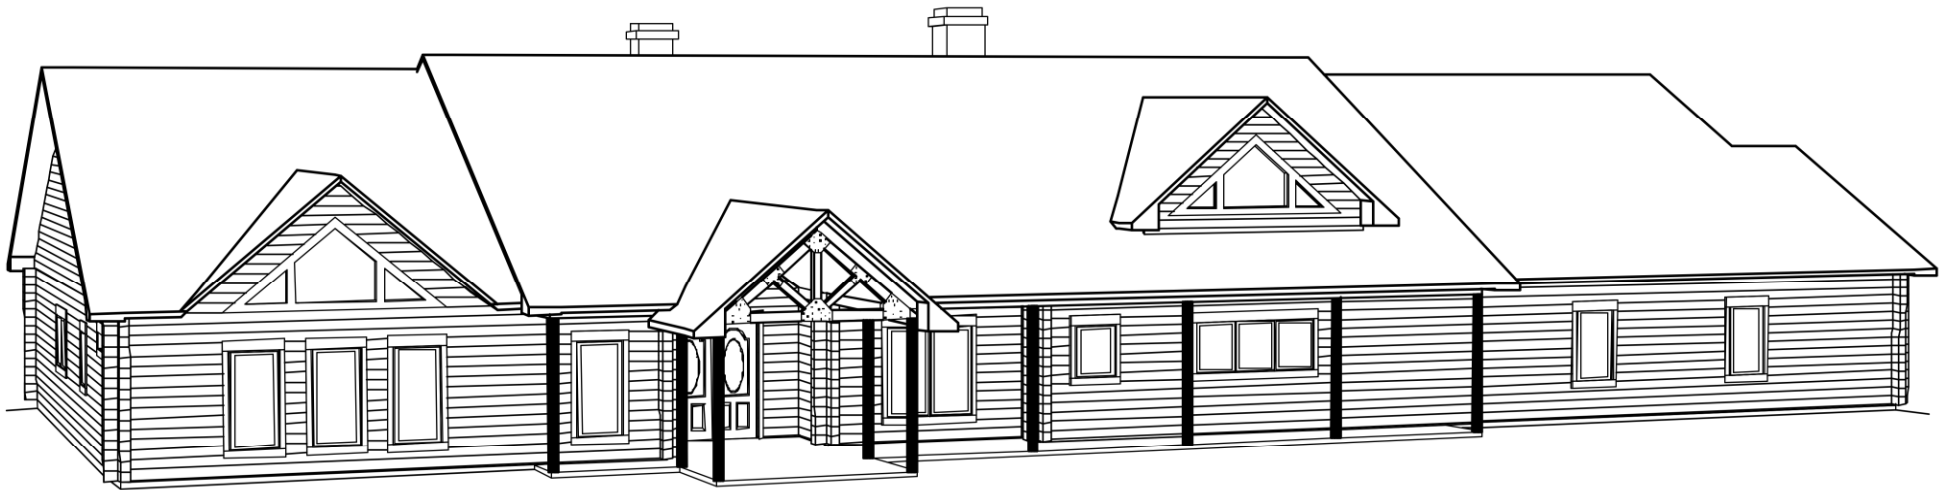

## Woodbridge

5,074sqft  
4bed/3.5bath

Front Perspective

Like this plan?

- \* Make any modifications you would like
- \* Call us at 1-800-654-9253
- or
- Email us at [Sales@OakLogHome.com](mailto:Sales@OakLogHome.com)
- \* Visit us at our National Model Home Center, Exit 144 on I-70

## Woodbridge

5,074sqft  
4bed/3.5bath

Rear Perspective

Like this plan?

- ✿ Make any modifications you would like
- ✿ Call us at 1-800-654-9253
- or
- Email us at [Sales@OakLogHome.com](mailto:Sales@OakLogHome.com)
- ✿ Visit us at our National Model Home Center, Exit 144 on I-70

**WOODBIDGE**  
1ST FLOOR PLAN

-FLOOR SQUARE FOOTAGE: \_5074\_  
 -GARAGE SQUARE FOOTAGE: \_128\_  
 -PORCH SQUARE FOOTAGE: \_1504\_