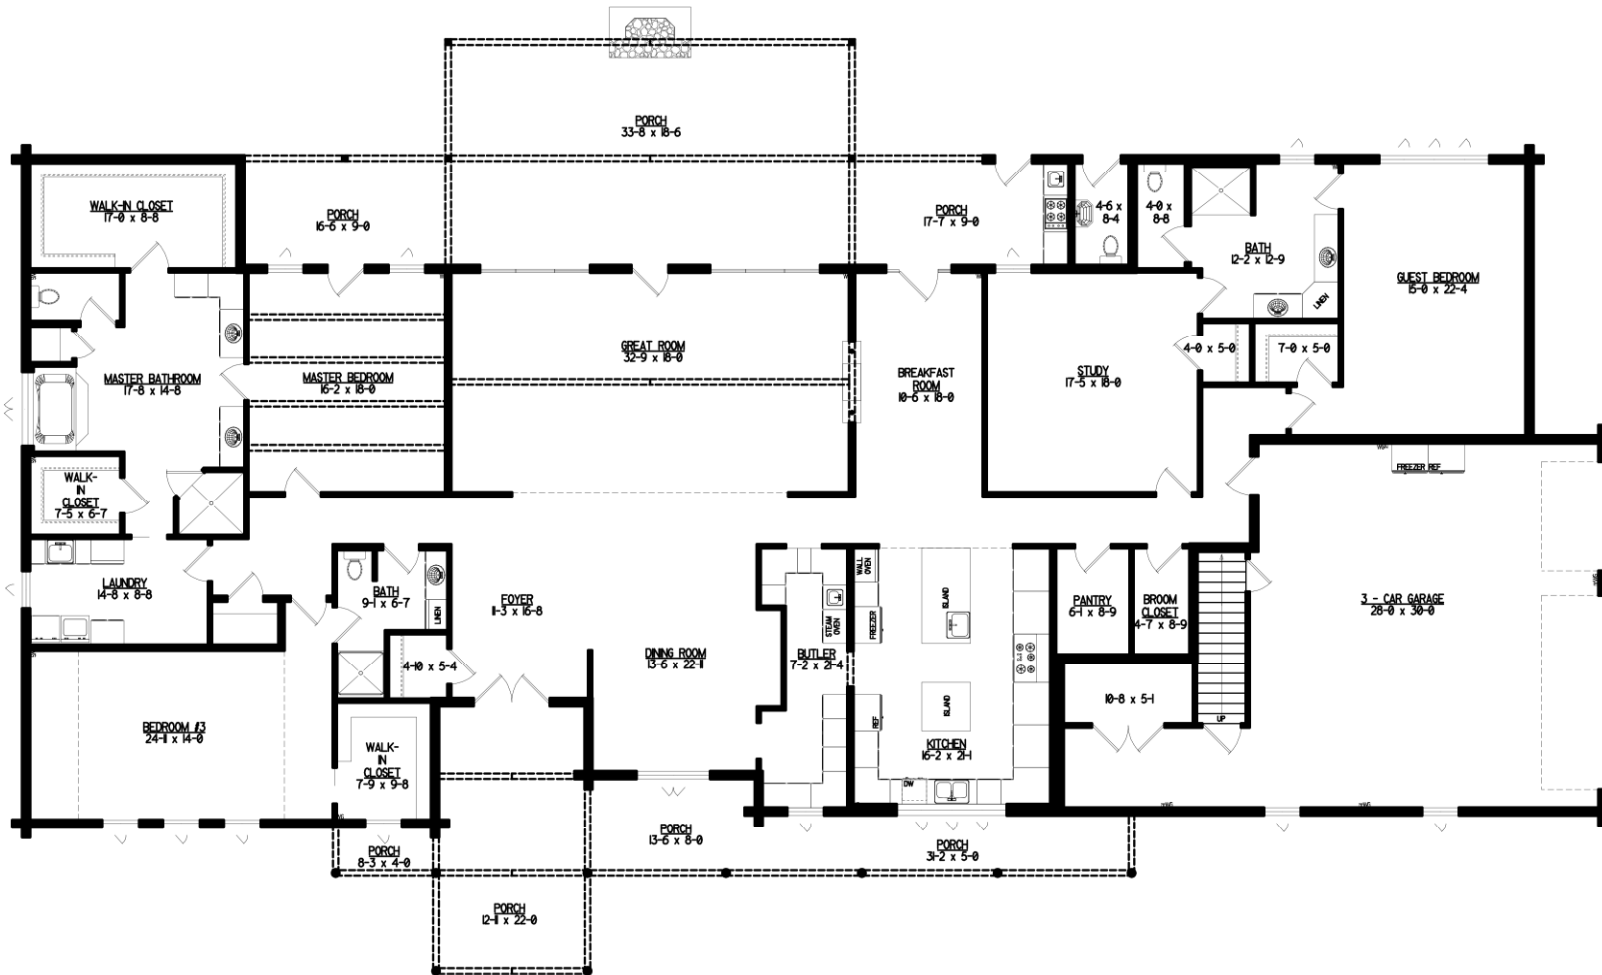

## Woodbridge

5,074sqft  
4bed/3.5bath

Rear Perspective

Like this plan?

- ✿ Make any modifications you would like
- ✿ Call us at 1-800-654-9253
- or
- Email us at [Sales@OakLogHome.com](mailto:Sales@OakLogHome.com)
- ✿ Visit us at our National Model Home Center, Exit 144 on I-70

**WOODBIDGE**  
1ST FLOOR PLAN

-FLOOR SQUARE FOOTAGE: \_5074\_  
 -GARAGE SQUARE FOOTAGE: \_128\_  
 -PORCH SQUARE FOOTAGE: \_1504\_