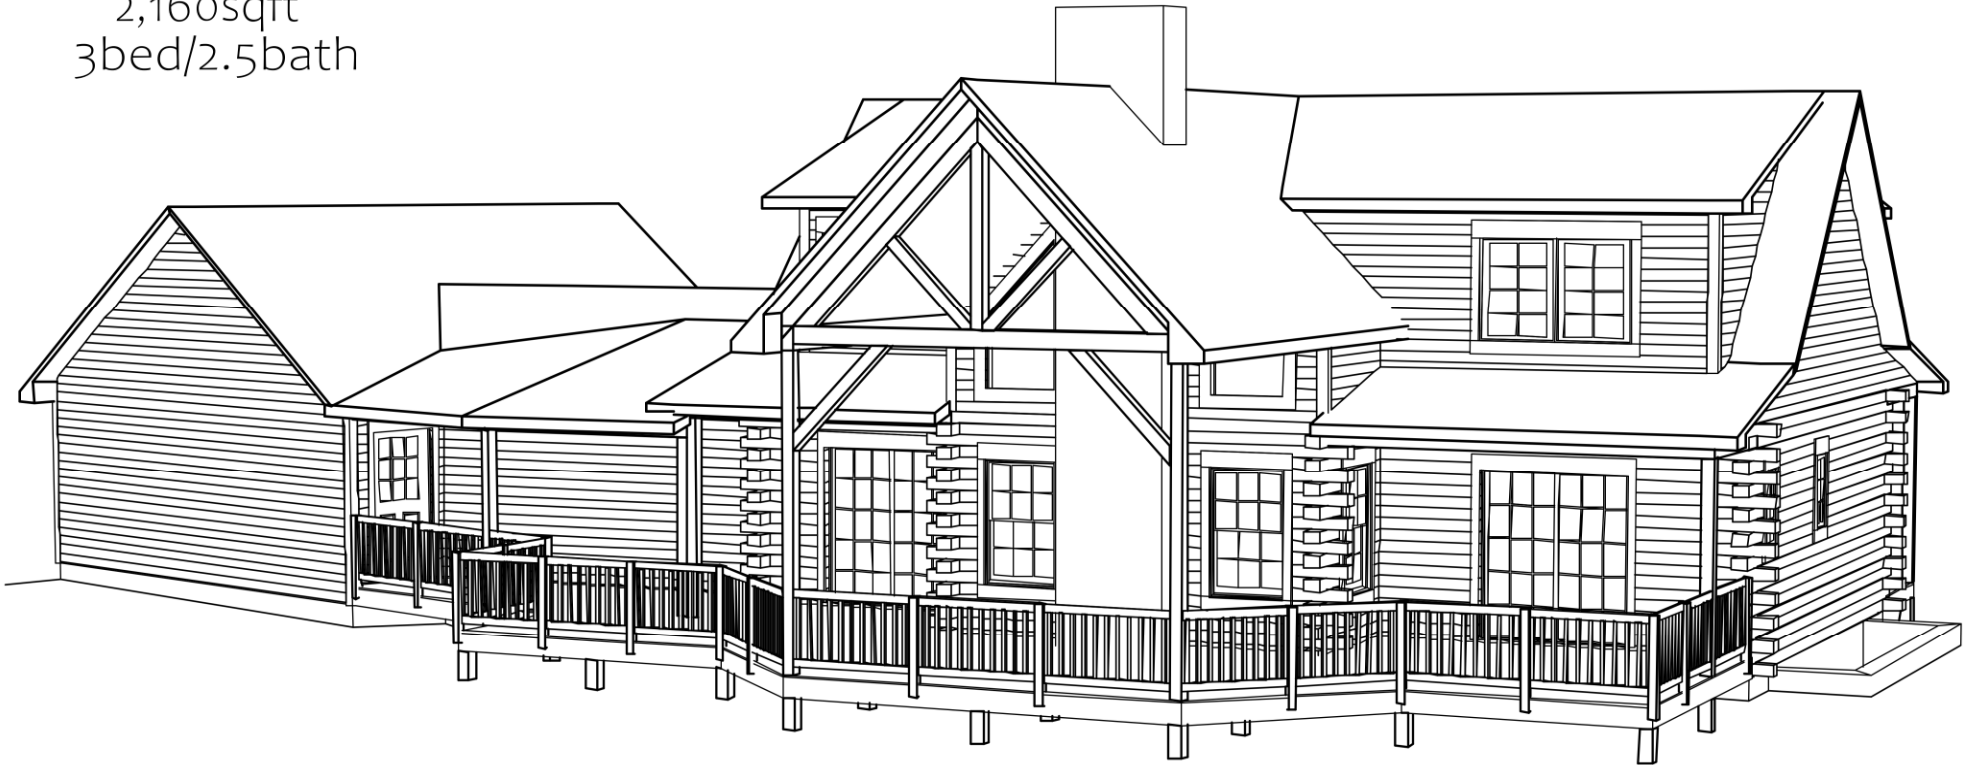

## The Bluffs

2,160sqft  
3bed/2.5bath

Front Perspective

Like this plan?

- \* Make any modifications you would like
  - \* Call us at 1-800-654-9253
- or
- Email us at [Sales@OakLogHome.com](mailto:Sales@OakLogHome.com)
- \* Visit us at our National Model Home Center, Exit 144 on I-70

## The Bluffs

2,160sqft  
3bed/2.5bath

BLUFFS  
2ND FLOOR PLAN  
-FLOOR SQUARE FOOTAGE: \_805\_