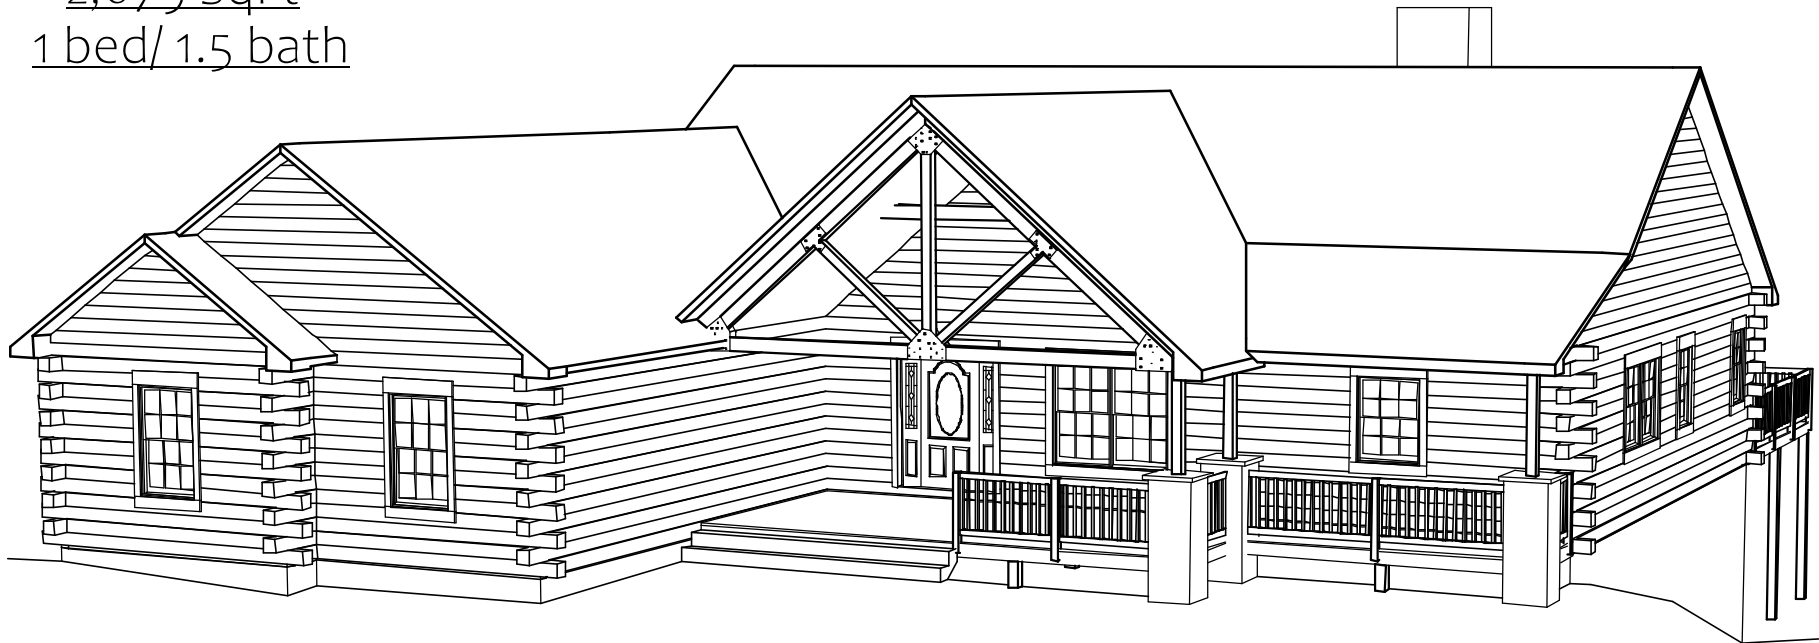

Redbud
2,079 SqFt
1 bed/ 1.5 bath

Front Perspective

Like this plan?

- ✿ Make any modifications you would like
- ✿ Call us at 1-800-654-9253
- or
- Email us at Sales@OakLogHome.com
- ✿ Visit us at our National Model Home Center, Exit 144 on I-70

Redbud
2,079 SqFt
1 bed/ 1.5 bath

Rear Perspective

Like this plan?

- ✿ Make any modifications you would like
- ✿ Call us at 1-800-654-9253
- or
- Email us at Sales@OakLogHome.com
- ✿ Visit us at our National Model Home Center, Exit 144 on I-70

**REDBUD
1ST FLOOR PLAN**

- FLOOR SQUARE FOOTAGE: 2079
- GARAGE SQUARE FOOTAGE: 761
- PORCH SQUARE FOOTAGE: 730
- DECK B/O SQUARE FOOTAGE: 474