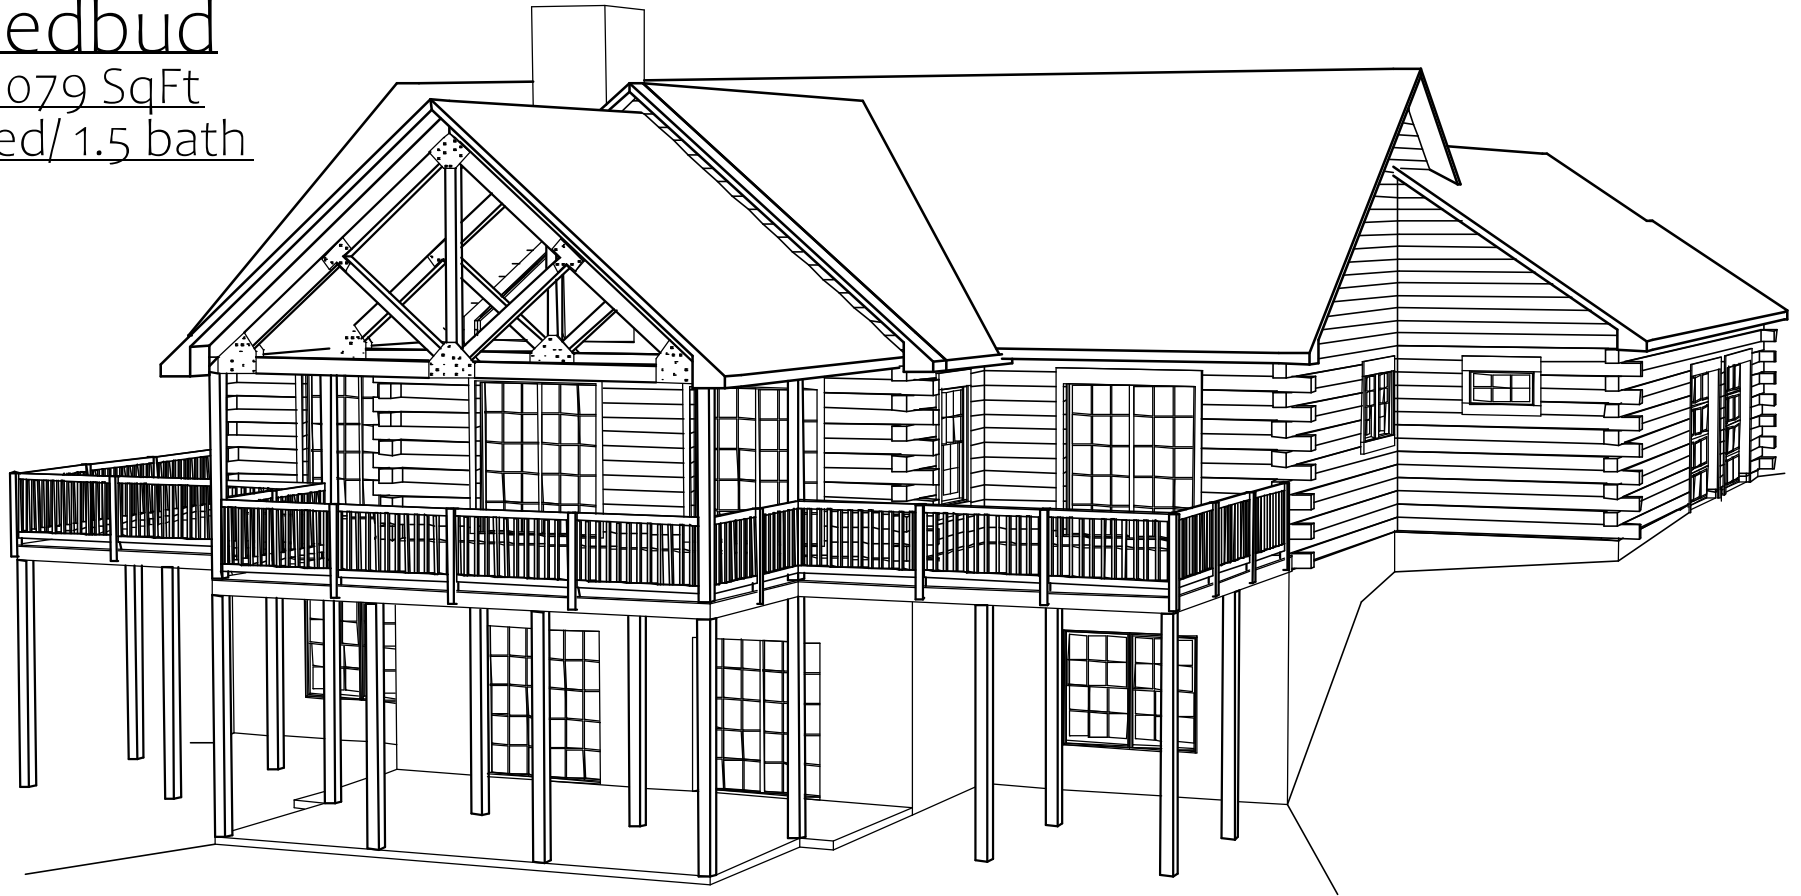

Redbud
2,079 SqFt
1 bed/ 1.5 bath

Front Perspective

Like this plan?

- ✿ Make any modifications you would like
- ✿ Call us at 1-800-654-9253
- or
- Email us at Sales@OakLogHome.com
- ✿ Visit us at our National Model Home Center, Exit 144 on I-70

Redbud
2,079 SqFt
1 bed/ 1.5 bath

Rear Perspective

Like this plan?

- ✿ Make any modifications you would like
- ✿ Call us at 1-800-654-9253
- or
- Email us at Sales@OakLogHome.com
- ✿ Visit us at our National Model Home Center, Exit 144 on I-70

**REDBUD
1ST FLOOR PLAN**

- FLOOR SQUARE FOOTAGE: 2079
- GARAGE SQUARE FOOTAGE: 761
- PORCH SQUARE FOOTAGE: 730
- DECK B/O SQUARE FOOTAGE: 474