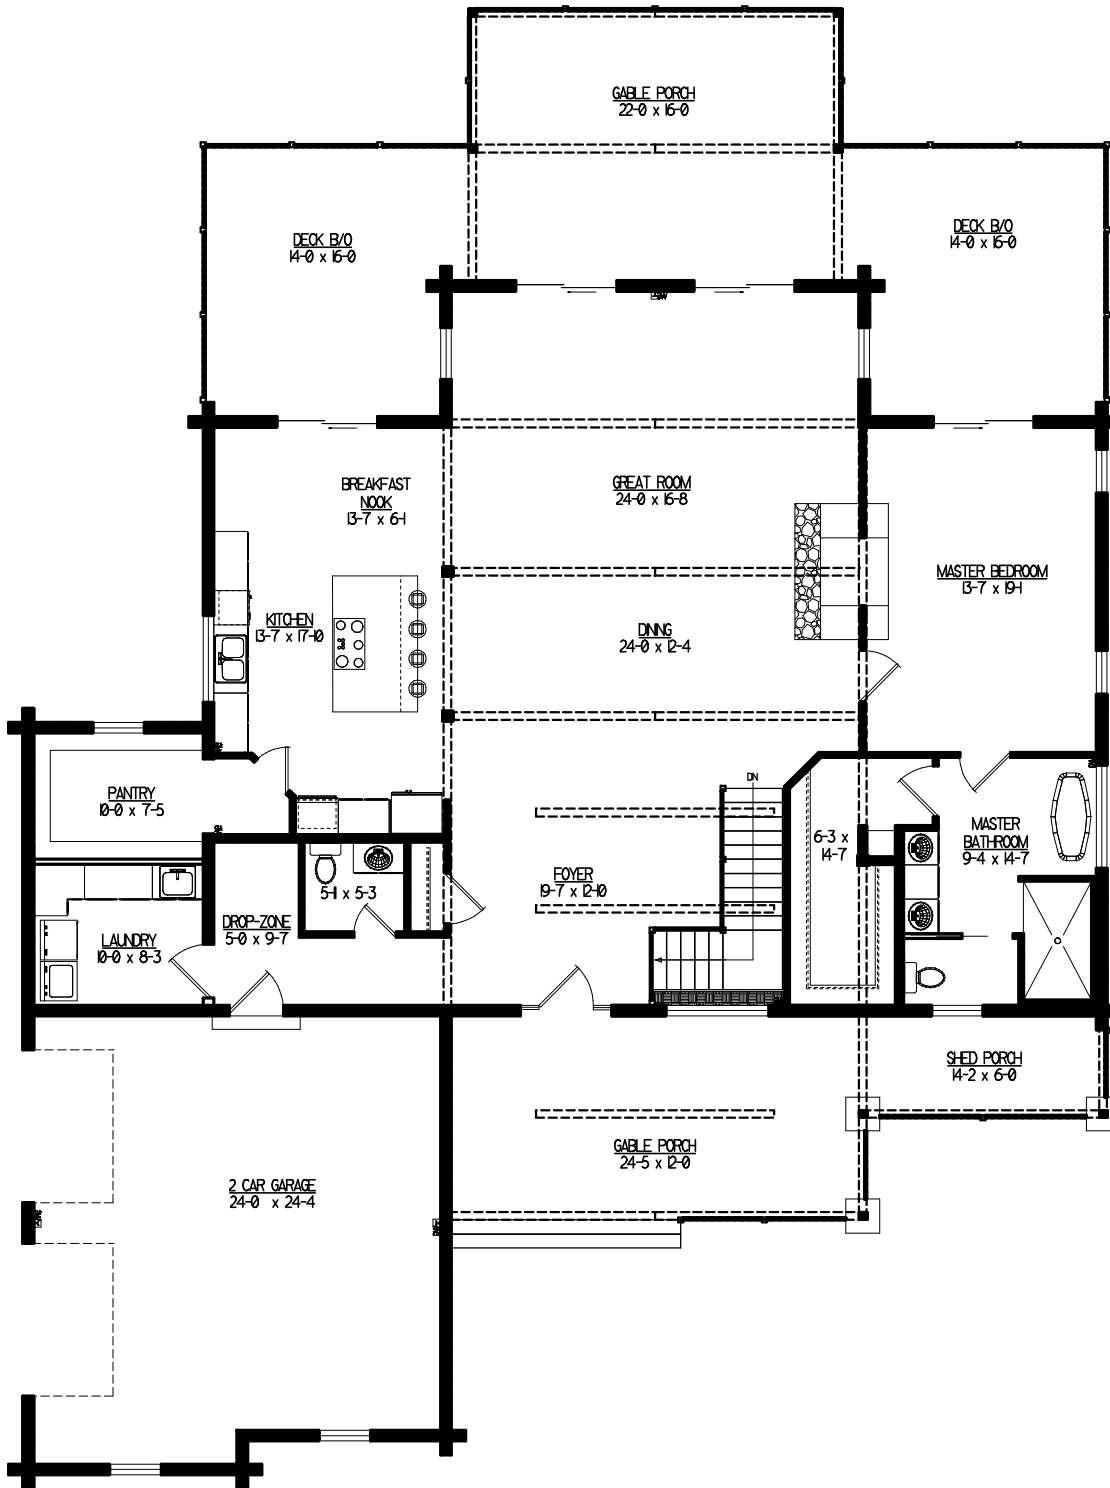

Redbud
2,079 SqFt
1 bed/ 1.5 bath

Front Perspective

Like this plan?

- ✿ Make any modifications you would like
- ✿ Call us at 1-800-654-9253
- or
- Email us at Sales@OakLogHome.com
- ✿ Visit us at our National Model Home Center, Exit 144 on I-70

Redbud
2,079 SqFt
1 bed/ 1.5 bath

Rear Perspective

Like this plan?

- ✿ Make any modifications you would like
- ✿ Call us at 1-800-654-9253
- or
- Email us at Sales@OakLogHome.com
- ✿ Visit us at our National Model Home Center, Exit 144 on I-70

**REDBUD
1ST FLOOR PLAN**

- FLOOR SQUARE FOOTAGE: 2079
- GARAGE SQUARE FOOTAGE: 761
- PORCH SQUARE FOOTAGE: 730
- DECK B/O SQUARE FOOTAGE: 474