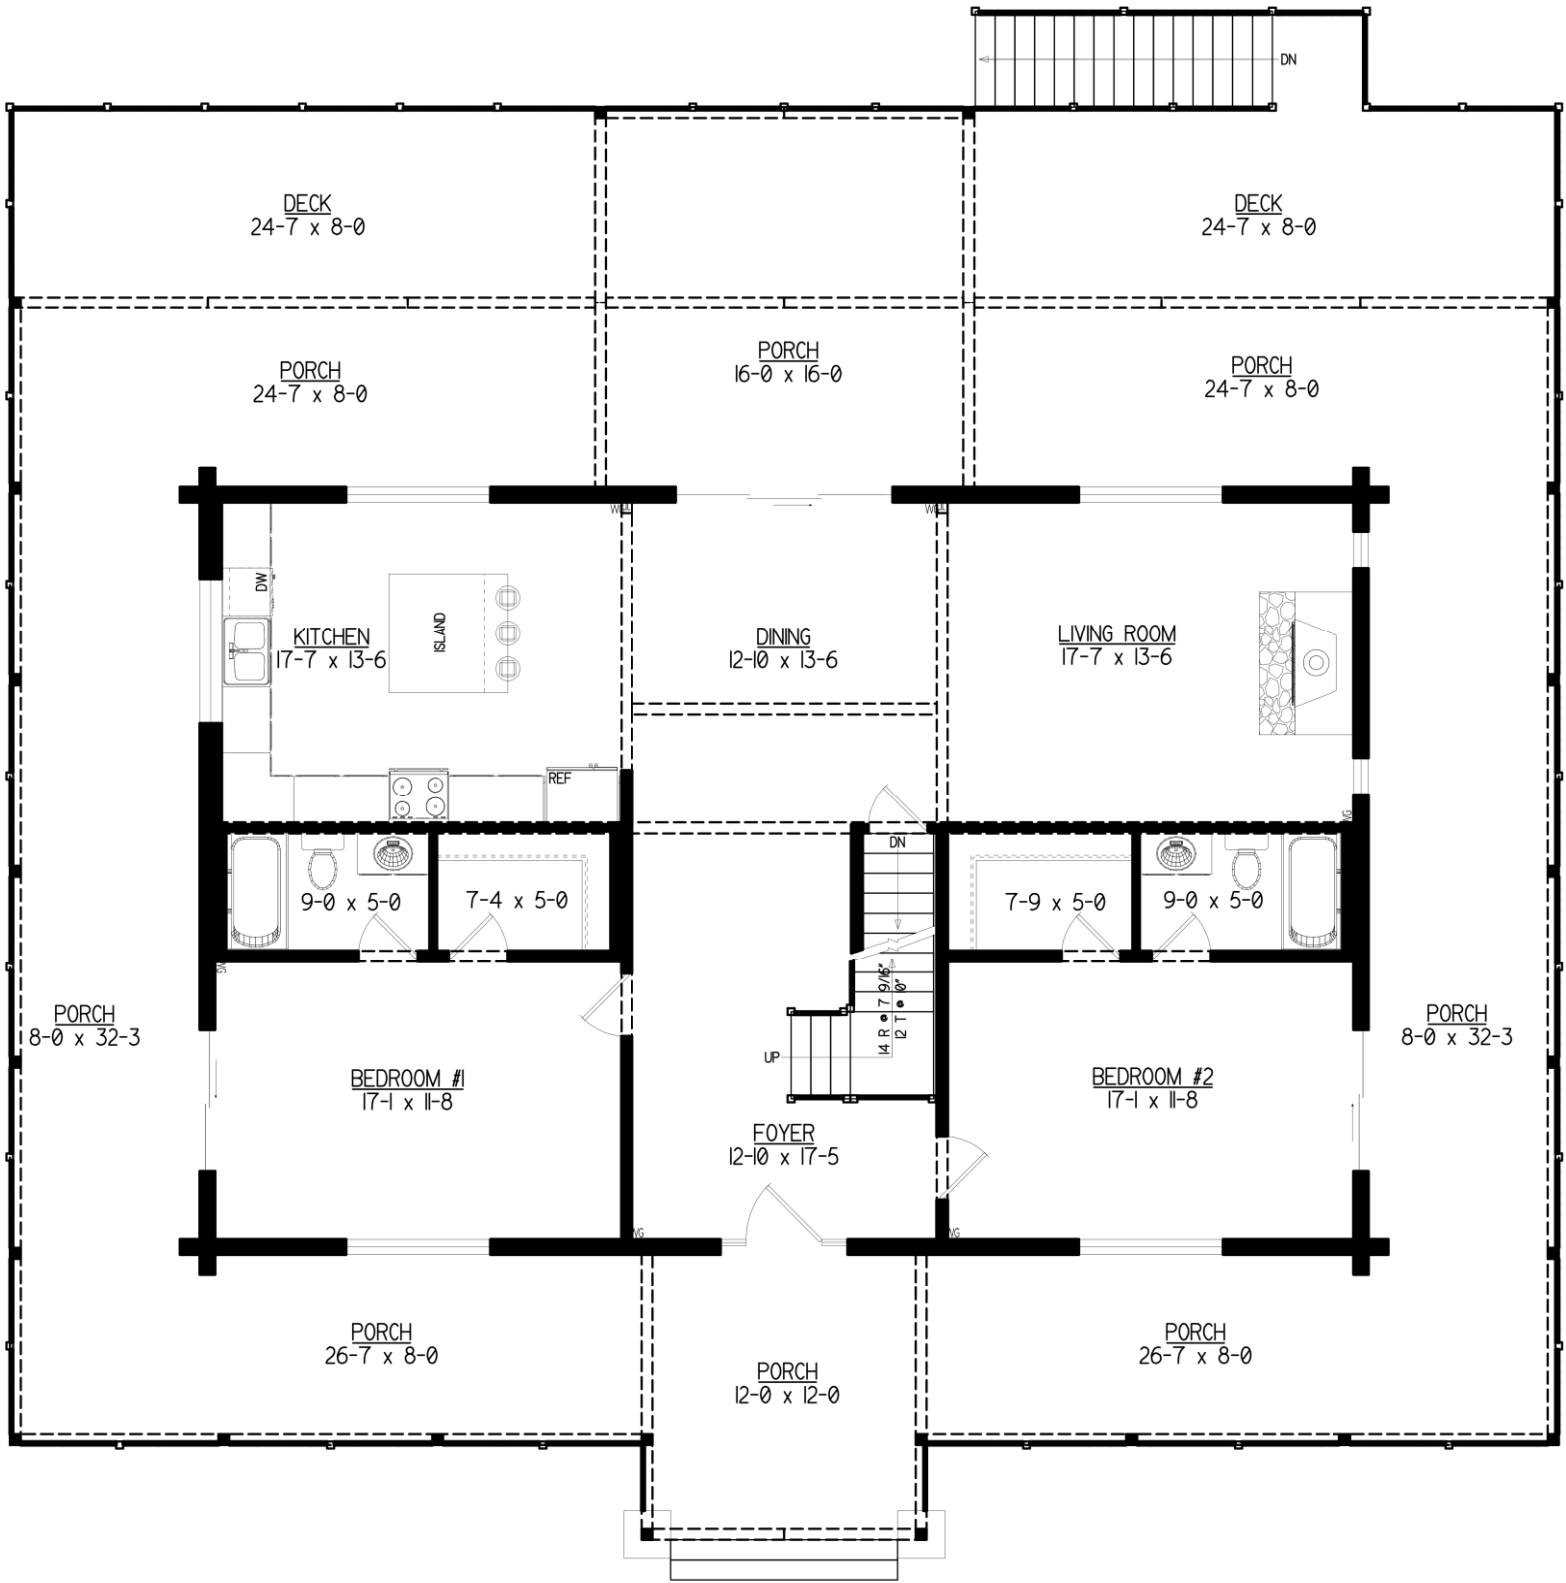

## The Retreat II

REAR PERSPECTIVE

Like this plan?

✿ Make any modifications you would like

✿ Call us at 1-800-654-9253

or

Email us at [Sales@OakLogHome.com](mailto:Sales@OakLogHome.com)

✿ Visit us at our National Model Home

Center, Exit 144 on I-70

**THE RETREAT II**  
1ST FLOOR

- FLOOR SQUARE FOOTAGE: \_1588\_
- PORCH SQUARE FOOTAGE: \_1816\_
- DECK SQUARE FOOTAGE: \_410\_

THE RETREAT II  
2ND FLOOR  
-FLOOR SQUARE FOOTAGE: 1243-