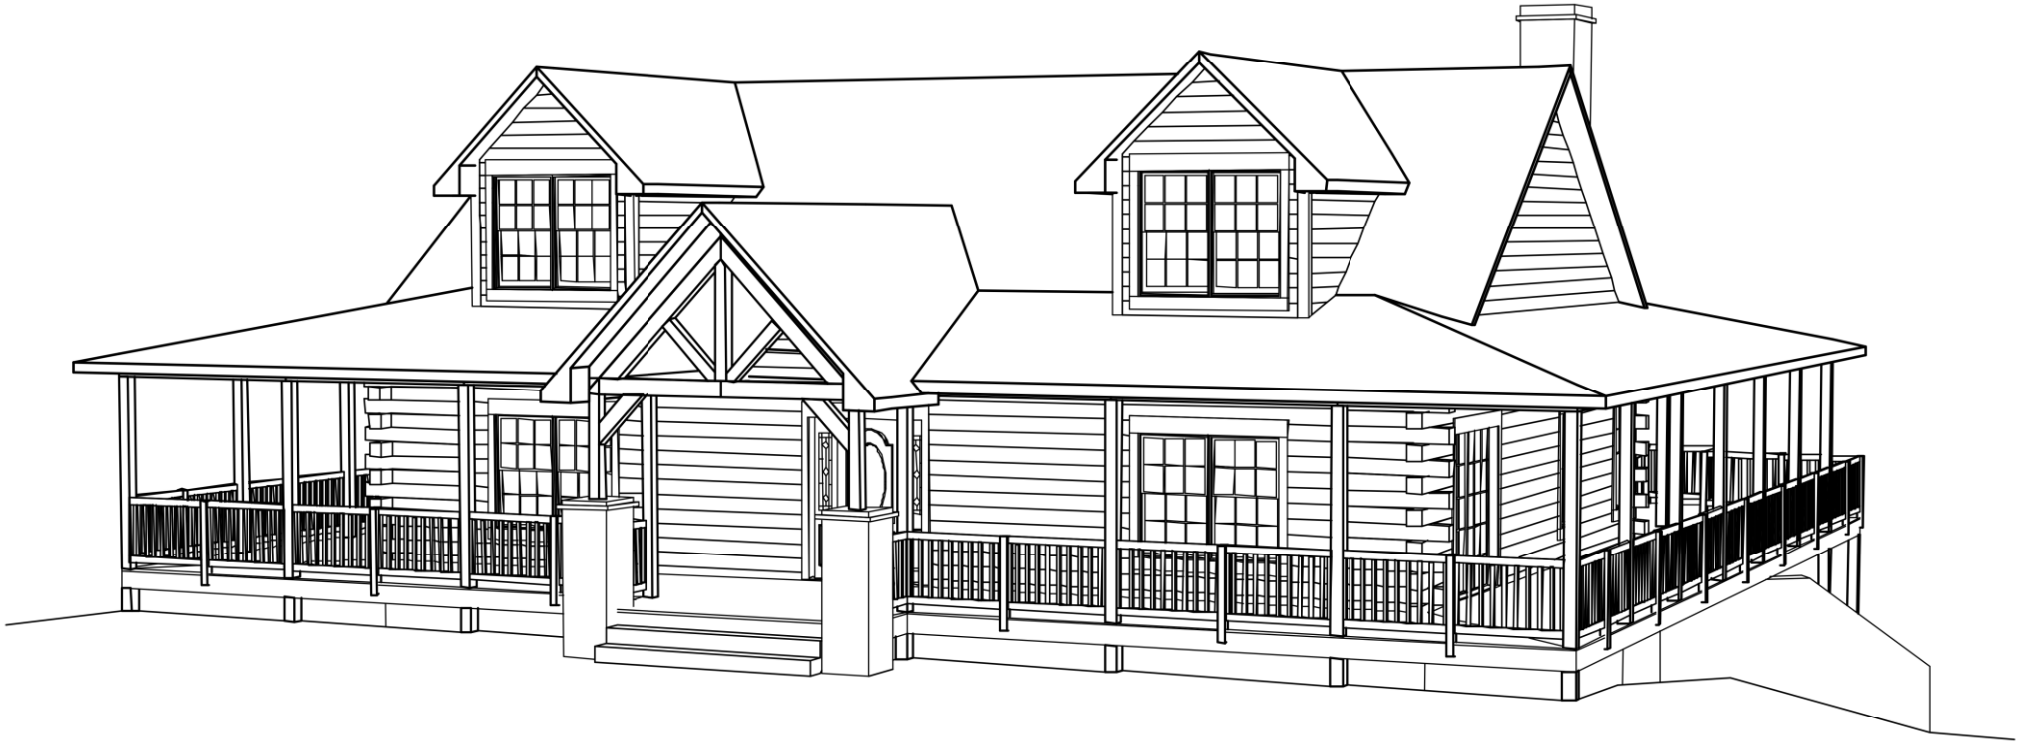

## The Retreat II

FRONT PERSPECTIVE

Like this plan?

✿ Make any modifications you would like

✿ Call us at 1-800-654-9253

or

Email us at [Sales@OakLogHome.com](mailto:Sales@OakLogHome.com)

✿ Visit us at our National Model Home

Center, Exit 144 on I-70

Center, Exit 144 on I-70

**THE RETREAT II**  
1ST FLOOR

- FLOOR SQUARE FOOTAGE: \_1588\_
- PORCH SQUARE FOOTAGE: \_1816\_
- DECK SQUARE FOOTAGE: \_410\_

THE RETREAT II  
2ND FLOOR  
-FLOOR SQUARE FOOTAGE: 1243-