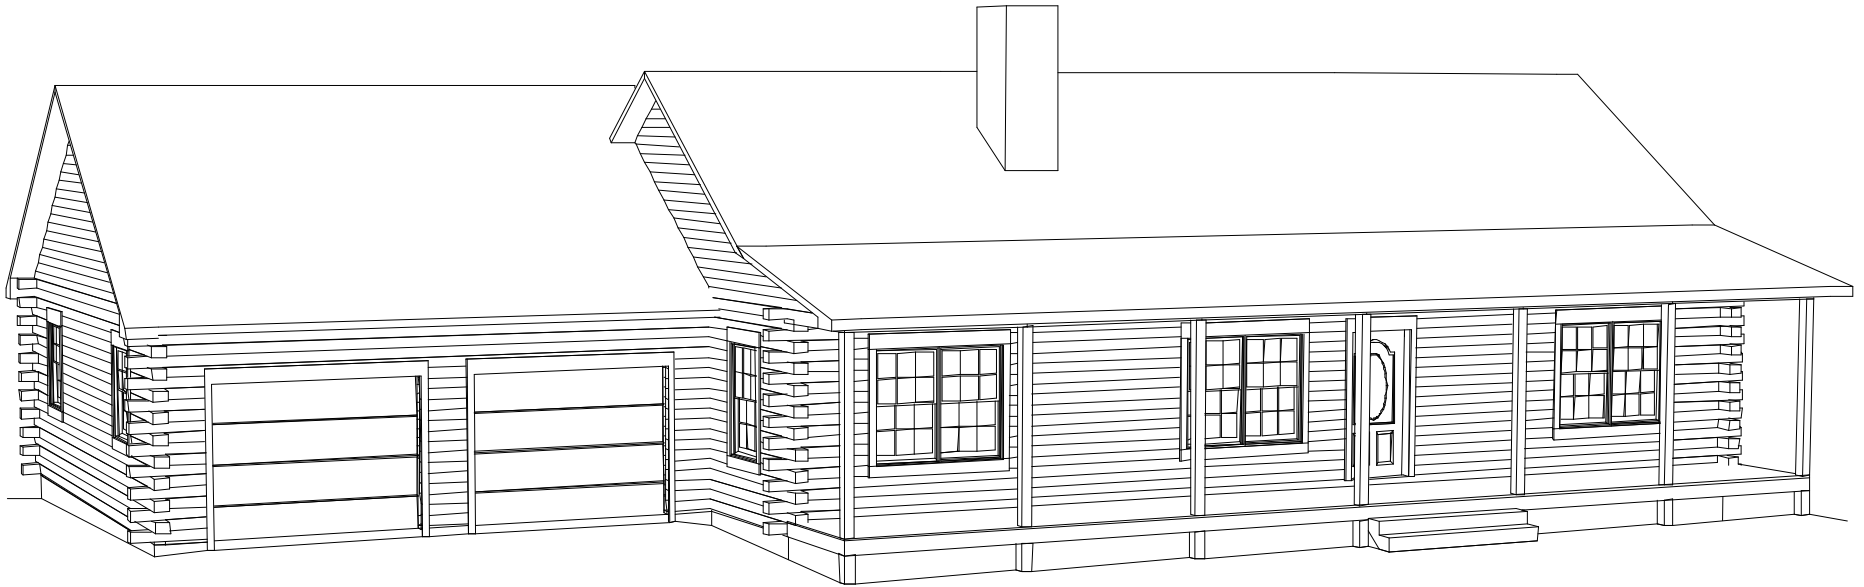

Bluebird
1,420
2bed/2bath

Front Perspective

Like this plan?

- ✿ Make any modifications you would like
- ✿ Call us at 1-800-654-9253
- or
- Email us at Sales@OakLogHome.com
- ✿ Visit us at our National Model Home Center, Exit 144 on I-70

Bluebird

1,420

2bed/2bath

Rear Perspective

Like this plan?

✿ Make any modifications you would like

✿ Call us at 1-800-654-9253

or

Email us at Sales@OakLogHome.com

✿ Visit us at our National Model Home
Center, Exit 144 on I-70

**BLUEBIRD
1ST FLOOR PLAN**

- FLOOR SQUARE FOOTAGE: _1420_
- GARAGE SQUARE FOOTAGE: _686_
- PORCH SQUARE FOOTAGE: _302_
- DECK SQUARE FOOTAGE: _397_