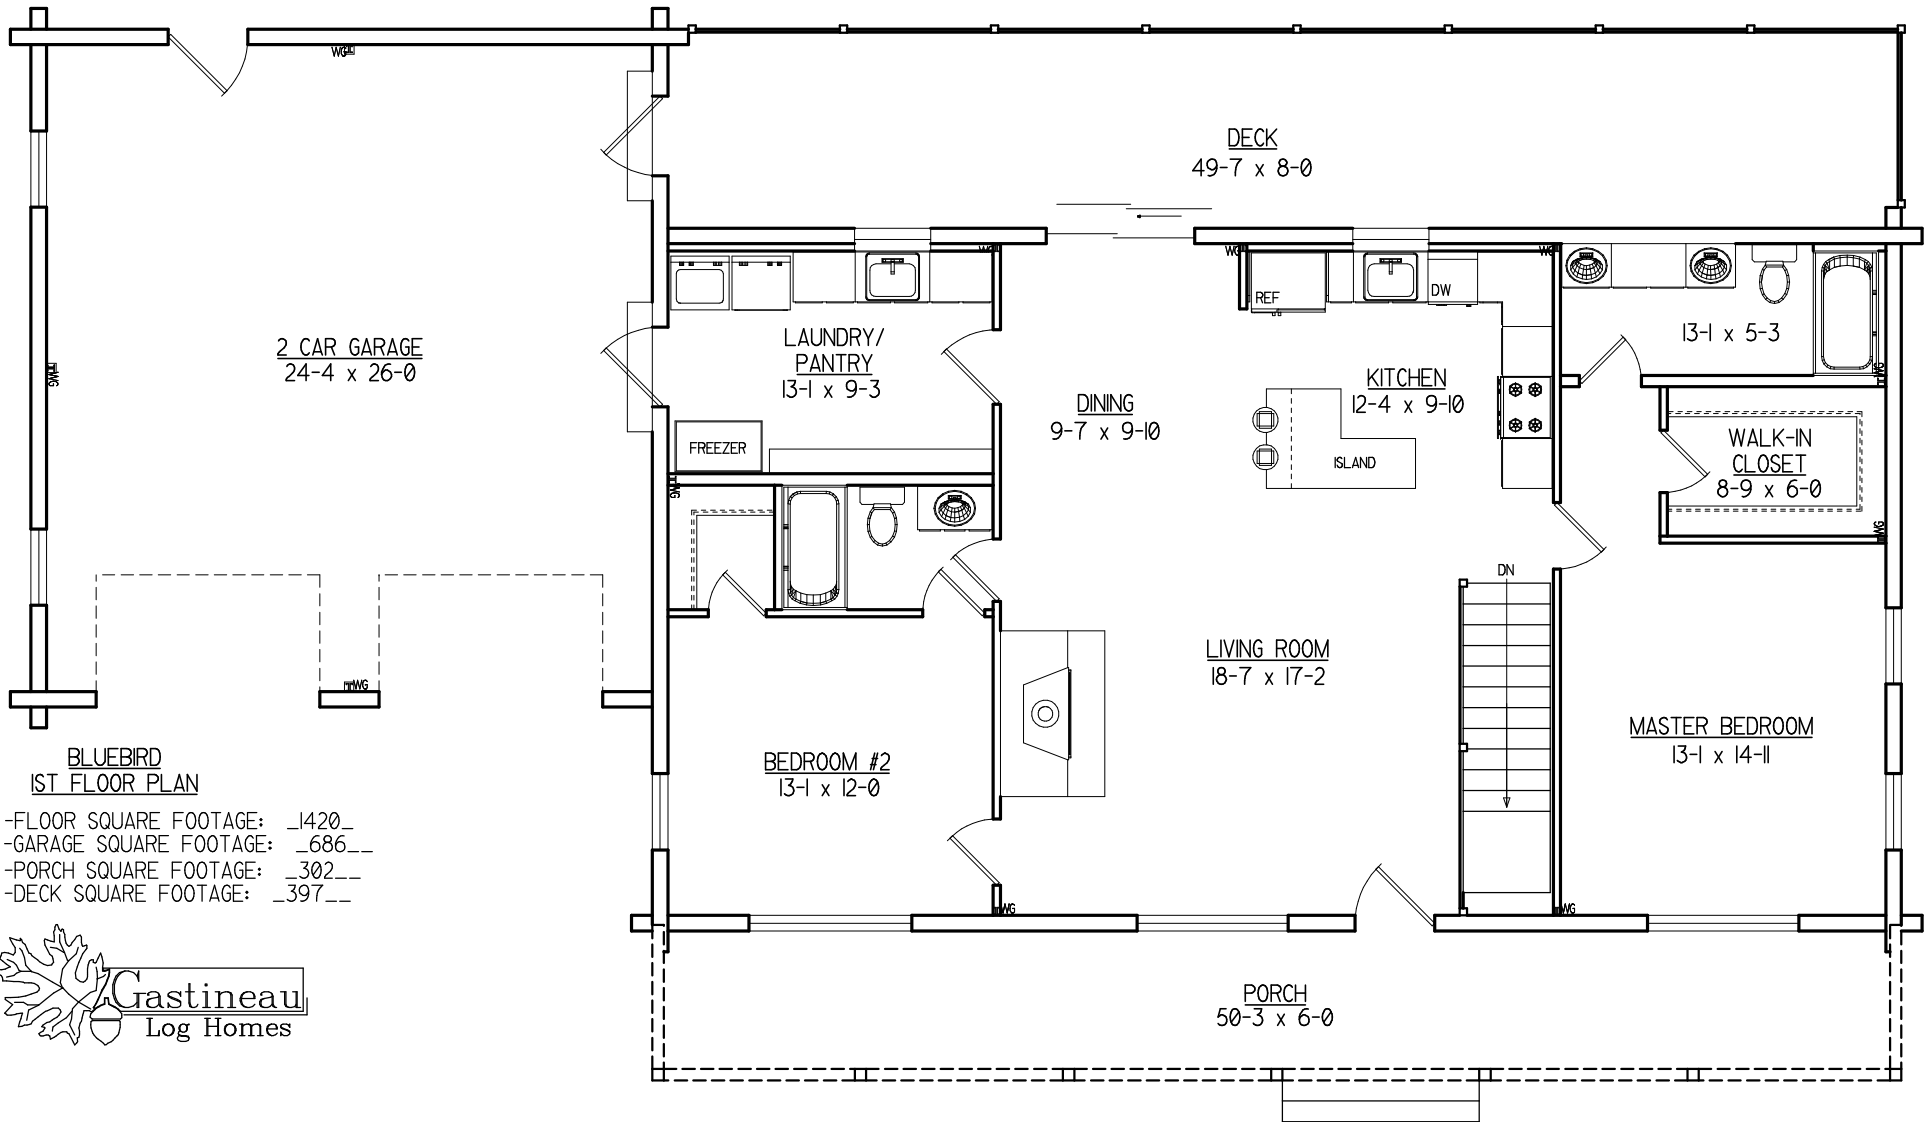

Bluebird

1,420

2bed/2bath

Rear Perspective

Like this plan?

✿ Make any modifications you would like

✿ Call us at 1-800-654-9253

or

Email us at Sales@OakLogHome.com

✿ Visit us at our National Model Home
Center, Exit 144 on I-70

**BLUEBIRD
1ST FLOOR PLAN**

- FLOOR SQUARE FOOTAGE: _1420_
- GARAGE SQUARE FOOTAGE: _686_
- PORCH SQUARE FOOTAGE: _302_
- DECK SQUARE FOOTAGE: _397_