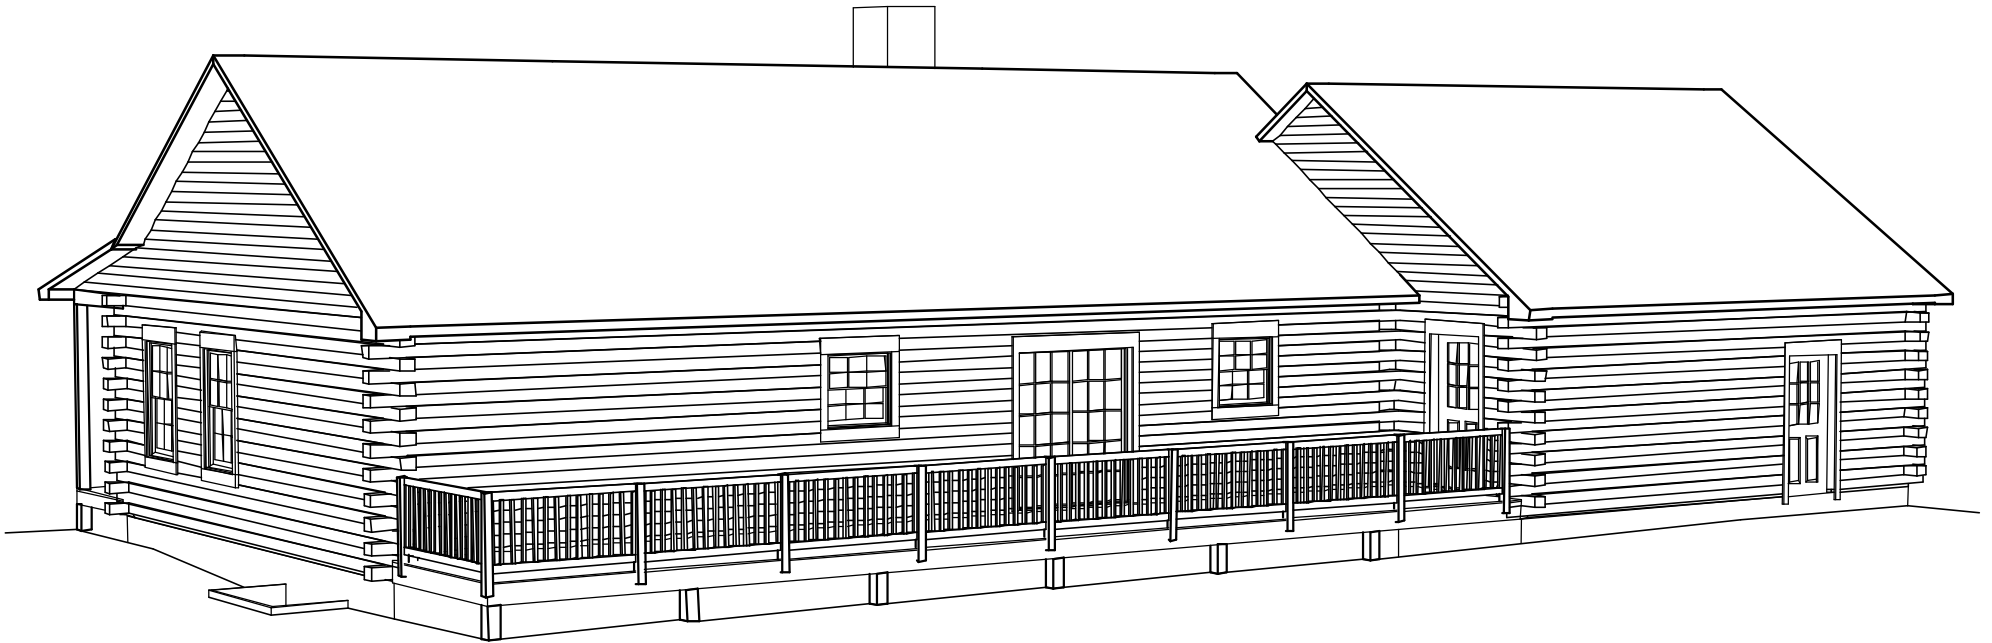

Bluebird
1,420
2bed/2bath

Front Perspective

Like this plan?

- ✿ Make any modifications you would like
- ✿ Call us at 1-800-654-9253
- or
- Email us at Sales@OakLogHome.com
- ✿ Visit us at our National Model Home Center, Exit 144 on I-70

Bluebird

1,420

2bed/2bath

Rear Perspective

Like this plan?

✿ Make any modifications you would like

✿ Call us at 1-800-654-9253

or

Email us at Sales@OakLogHome.com

✿ Visit us at our National Model Home
Center, Exit 144 on I-70

**BLUEBIRD
1ST FLOOR PLAN**

- FLOOR SQUARE FOOTAGE: _1420_
- GARAGE SQUARE FOOTAGE: _686_
- PORCH SQUARE FOOTAGE: _302_
- DECK SQUARE FOOTAGE: _397_